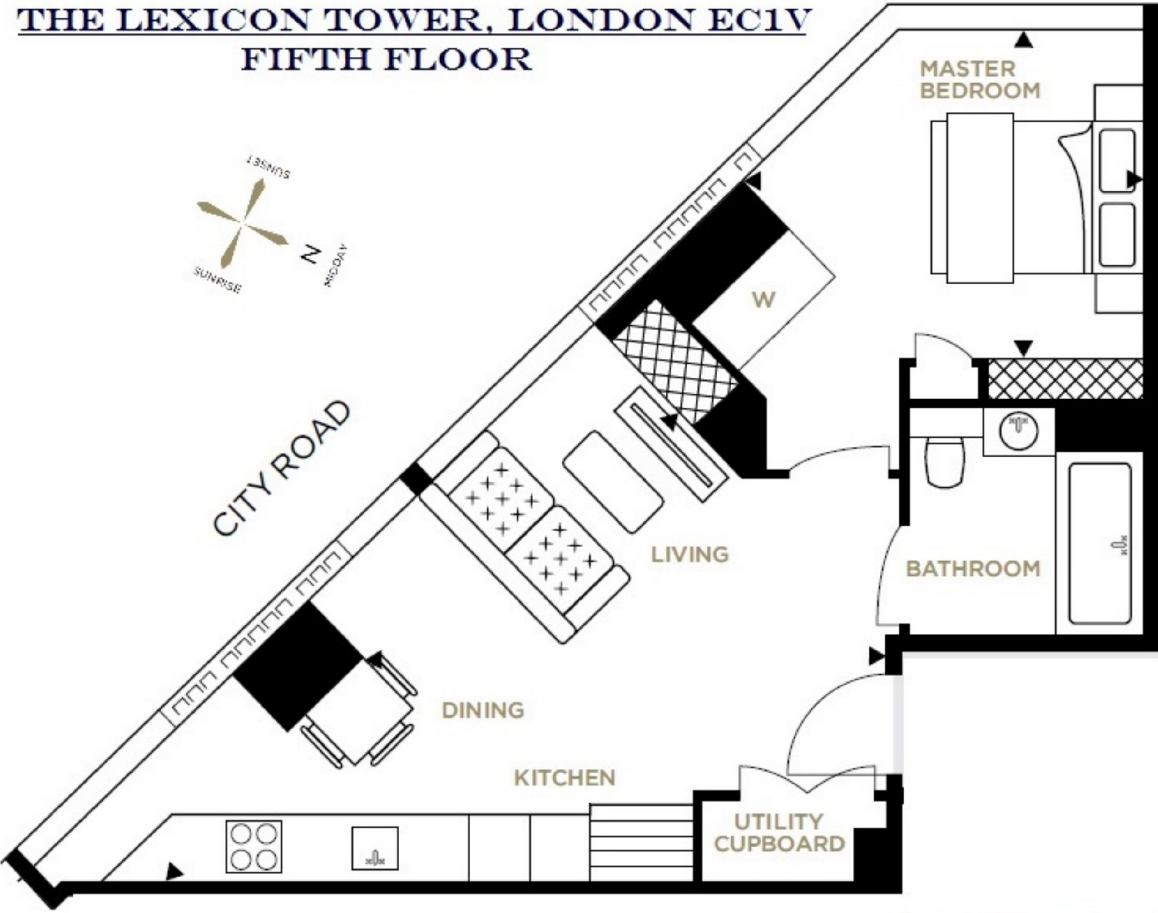

THE LEXICON TOWER, OLD STREET

£665,000

TOTAL AREA	49.4 SQ M	532 SQ FT
KITCHEN/LIVING/DINING	6774 x 5171mm	22'2" x 16'11"
MASTER BEDROOM	3853 x 3196mm	12'7" x 10'6"