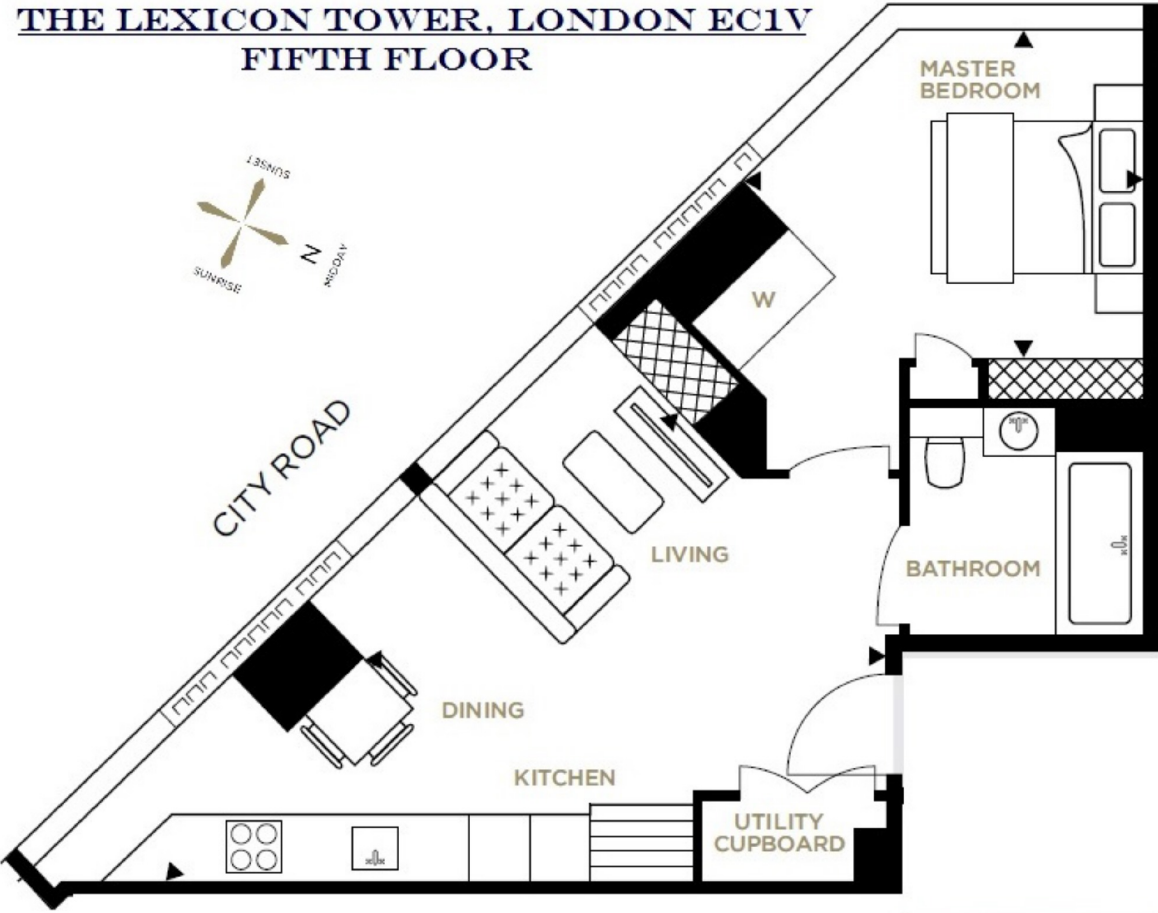

## **THE LEXICON TOWER, OLD STREET**

**£665,000**

<b>TOTAL AREA</b>	<b>49.4 SQ M</b>	<b>532 SQ FT</b>
KITCHEN/LIVING/DINING	6774 x 5171mm	22'2" x 16'11"
MASTER BEDROOM	3853 x 3196mm	12'7" x 10'6"