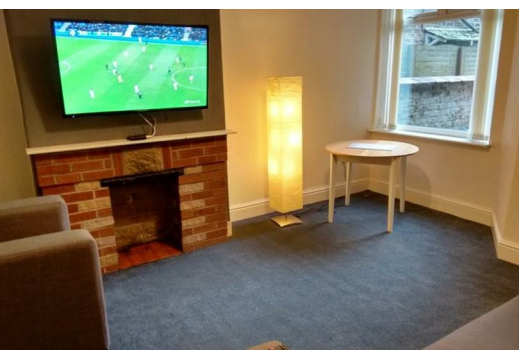

We're looking for a friendly person who gets on well with others and also likes the benefit of their own living space. The house features a good sized shared dining room and a private garden - perfect for chilling out, sharing a drink or dining with the other housemates.

Call now to view.

- Superfast BT Fibre broadband
- All bills included (electric, gas, water, council tax, TV licence, broadband) – no worries!
- Bedroom with furniture - brand new beds, new 9” semi-orthopedic mattress, wardrobe
- Fully fitted modern kitchen with fridge freezer, cooker, microwave, washing machine, and tumble dryer
- 2 shared bathrooms
- Dining room with 48” TV and BT Sports
- Cleaner for communal areas