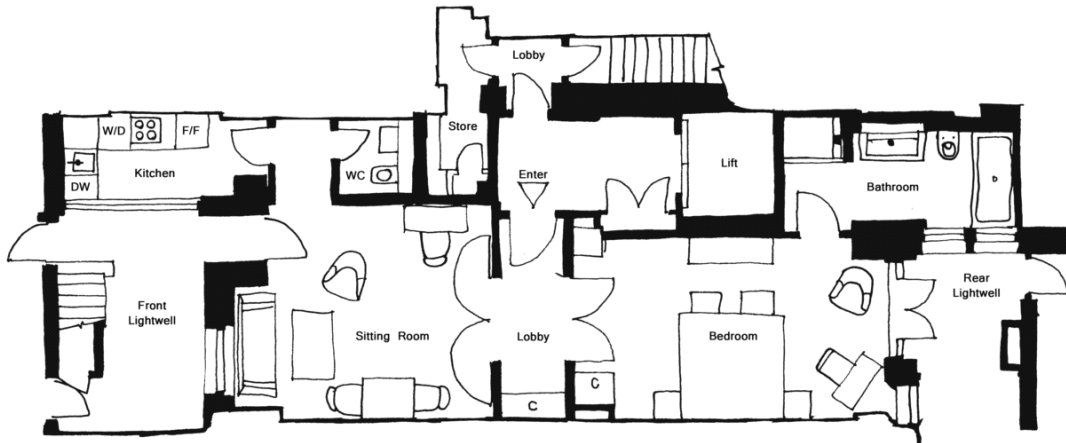

Details

Studios
one bedroom and two bedrooms and one 4 bedroom flat
1-2 bathrooms
large reception room
fitted kitchen
lift
fully serviced.

Terms and Conditions

Available: Available Now For and Short Let
Price: £2,200 per week