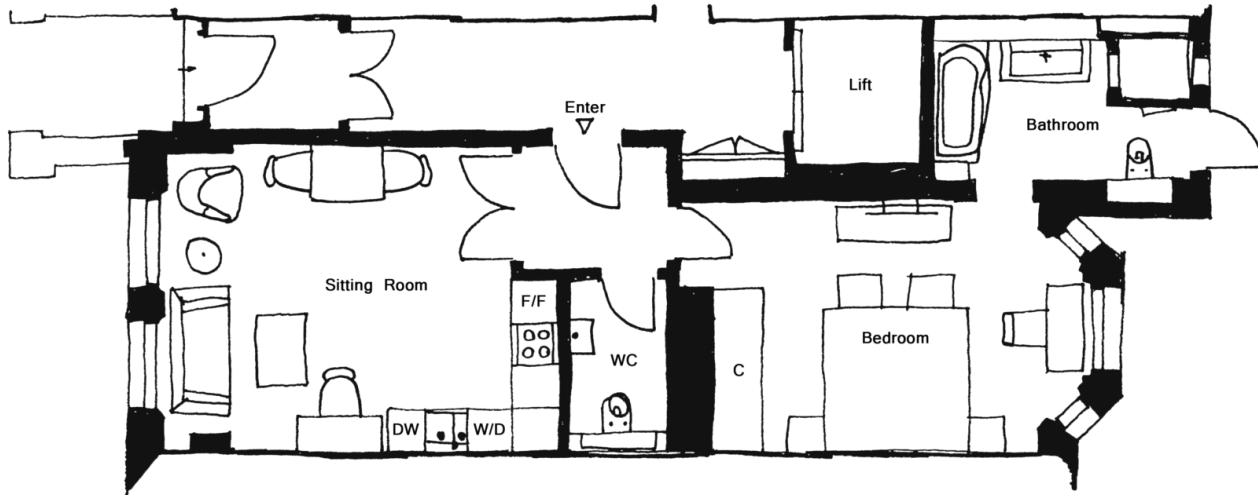

SLOANE GARDENS, CHELSEA SW1

£2,200 per week

Selection of studio, one and two bedroom serviced short let flats beautifully refurbished to a very high standard with well proportioned rooms and stylish furnishings. Studios from £1540pw 1 bedroom flats from £2212pw 2 bedrooms from £2940pw (plus vat) 24 hour concierge service. Situated moments from Sloane Square

Details

Studios
one bedroom and two bedrooms and one 4 bedroom flat
1-2 bathrooms
large reception room
fitted kitchen
lift
fully serviced.

Terms and Conditions

Available: Available Now For and Short Let
Price: £2,200 per week