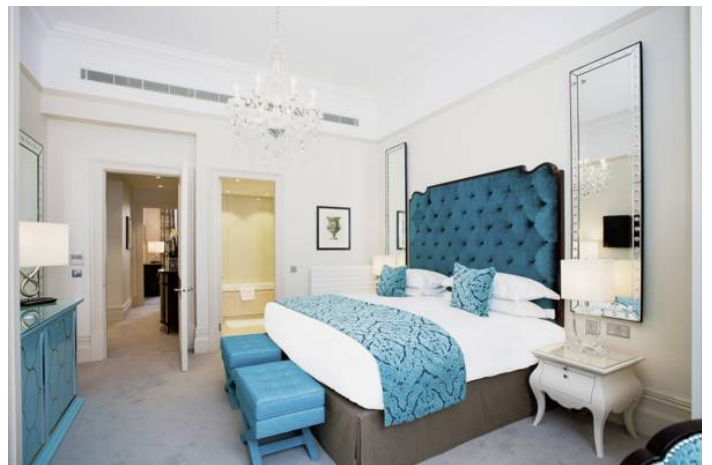

SLOANE GARDENS, CHELSEA SW1

£2,200 per week

Selection of studio, one and two bedroom serviced short let flats beautifully refurbished to a very high standard with well proportioned rooms and stylish furnishings. Studios from £1540pw 1 bedroom flats from £2212pw 2 bedrooms from £2940pw (plus vat) 24 hour concierge service. Situated moments from Sloane Square

Details

Studios
one bedroom and two bedrooms and one 4 bedroom flat
1-2 bathrooms
large reception room
fitted kitchen
lift
fully serviced.

Terms and Conditions

Available: Available Now For and Short Let
Price: £2,200 per week