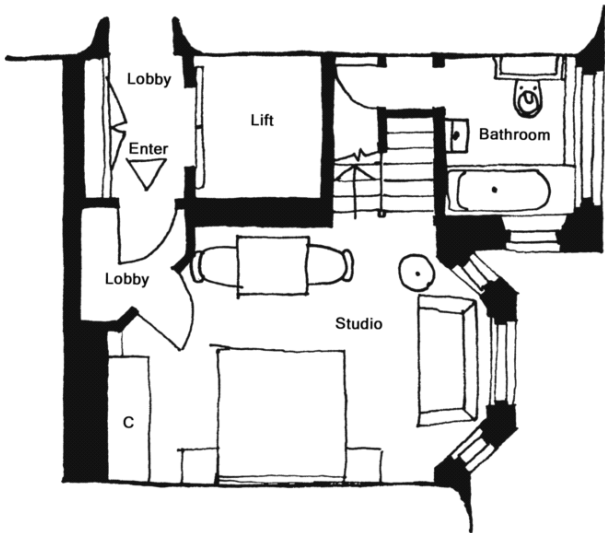

Details

Studios
one bedroom and two bedrooms and one 4 bedroom flat
1-2 bathrooms
large reception room
fitted kitchen
lift
fully serviced.

Terms and Conditions

Available: Available Now For and Short Let
Price: £2,200 per week