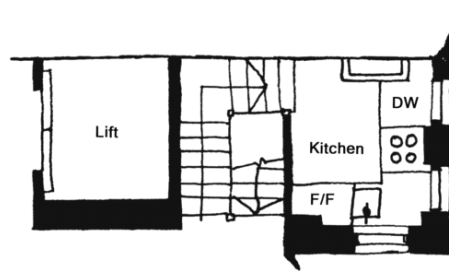

Details

Studios
one bedroom and two bedrooms and one 4 bedroom flat
1-2 bathrooms
large reception room
fitted kitchen
lift
fully serviced.

Terms and Conditions

Available: Available Now For and Short Let
Price: £2,200 per week