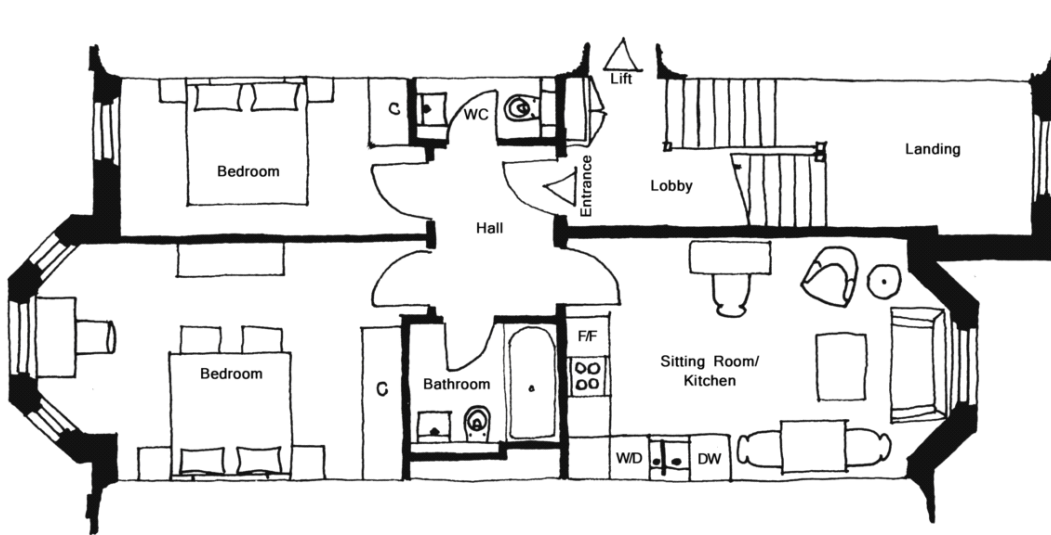

SLOANE GARDENS, CHELSEA SW1

£2,200 per week

Selection of studio, one and two bedroom serviced short let flats beautifully refurbished to a very high standard with well proportioned rooms and stylish furnishings. Studios from £1540pw 1 bedroom flats from £2212pw 2 bedrooms from £2940pw (plus vat) 24 hour concierge service. Situated moments from Sloane Square

Details

Studios
one bedroom and two bedrooms and one 4 bedroom flat
1-2 bathrooms
large reception room
fitted kitchen
lift
fully serviced.

Terms and Conditions

Available: Available Now For and Short Let
Price: £2,200 per week