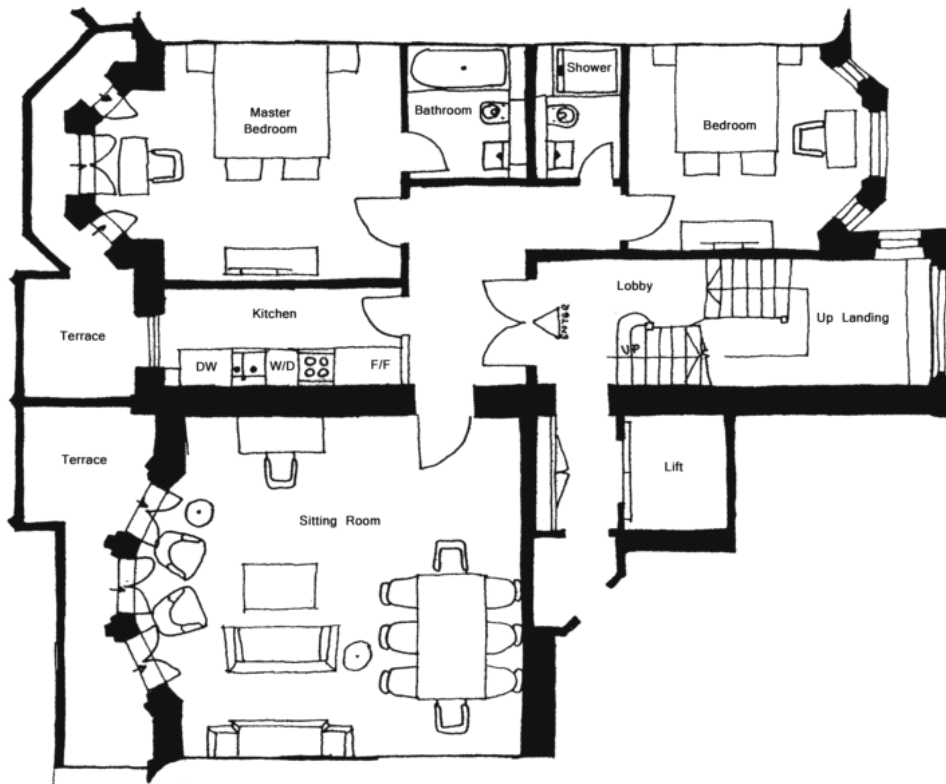

Details

Studios
one bedroom and two bedrooms and one 4 bedroom flat
1-2 bathrooms
large reception room
fitted kitchen
lift
fully serviced.

Terms and Conditions

Available: Available Now For and Short Let
Price: £2,200 per week