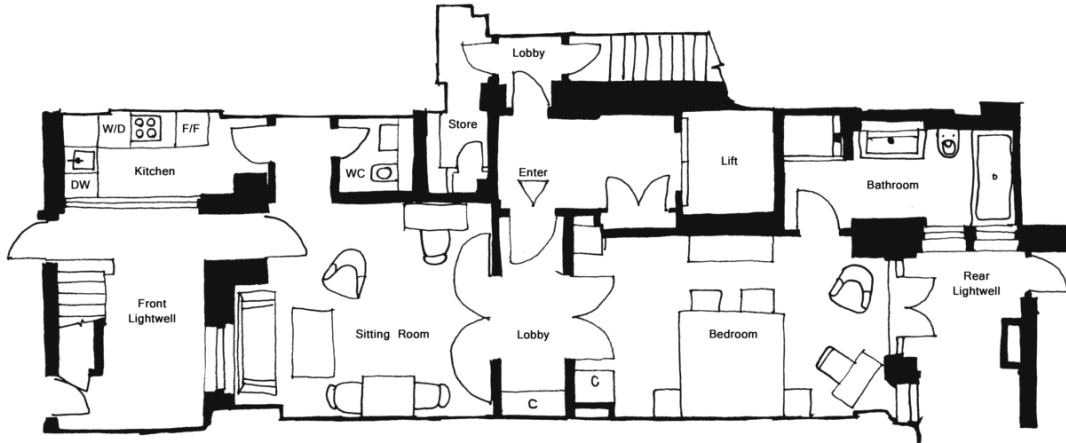

Details

Studios
one bedroom and two bedrooms and one 4 bedroom flat
1-2 bathrooms
large reception room
fitted kitchen
lift
fully serviced.

PLAZA estates

www.plazaestates.co.uk

Knightsbridge Office, 51 Beauchamp Place, London SW3 1NY Tel: 020-7596-6999 Fax: 020-7581-7005