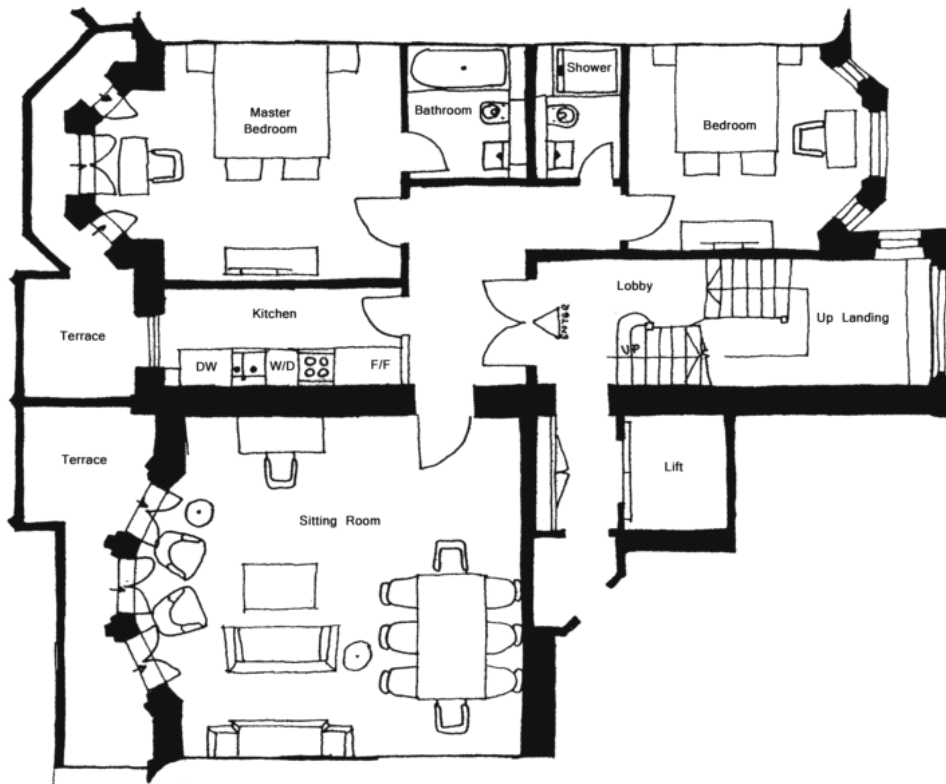

Details

Studios
one bedroom and two bedrooms and one 4 bedroom flat
1-2 bathrooms
large reception room
fitted kitchen
lift
fully serviced.

PLAZA estates

www.plazaestates.co.uk

Knightsbridge Office, 51 Beauchamp Place, London SW3 1NY Tel: 020-7596-6999 Fax: 020-7581-7005