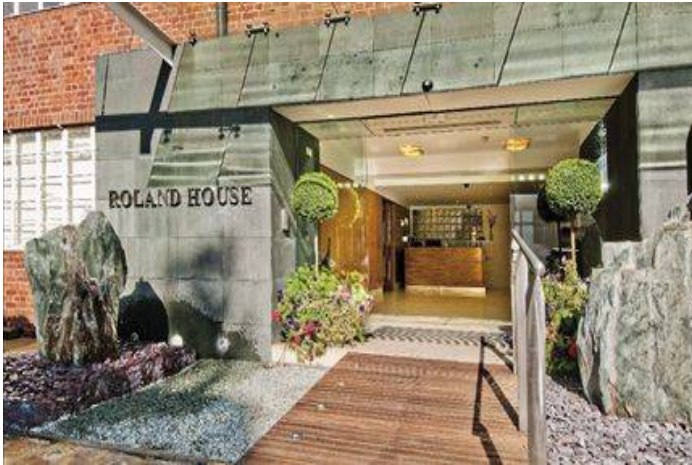

Terms and Conditions

Available: Available Now For and Short Let
Price: £550 per week

SUBJECT TO CONTRACT

VIEWING STRICTLY BY APPOINTMENT