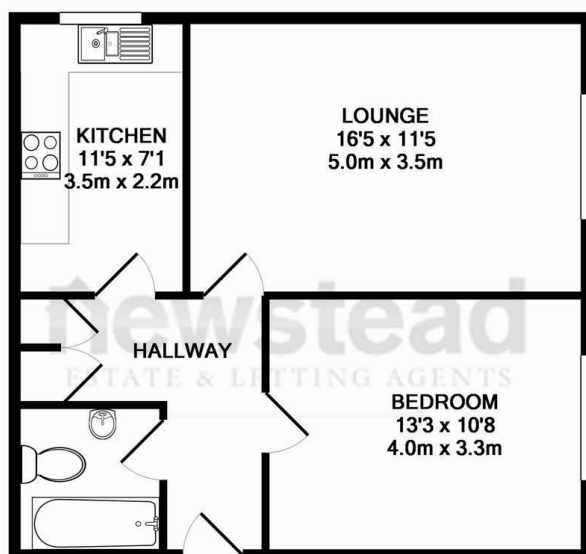

The flat is well presented throughout and has a spacious bright lounge-diner, a modern kitchen with electric oven and hob, modern bathroom with shower over bath and a good sized double bedroom.

The property also has the added benefit of a garage with pitched roof in a block.

TOTAL APPROX. FLOOR AREA 518 SQ.FT. (48.1 SQ.M.)

Whilst every attempt has been made to ensure the accuracy of the floor plan contained here, measurements of doors, windows, rooms and any other items are approximate and no responsibility is taken for any error, omission, or mis-statement. This plan is for illustrative purposes only and should be used as such by any prospective purchaser. The services, systems and appliances shown have not been tested and no guarantee as to their operability or efficiency can be given  
Made with Metropix ©2015