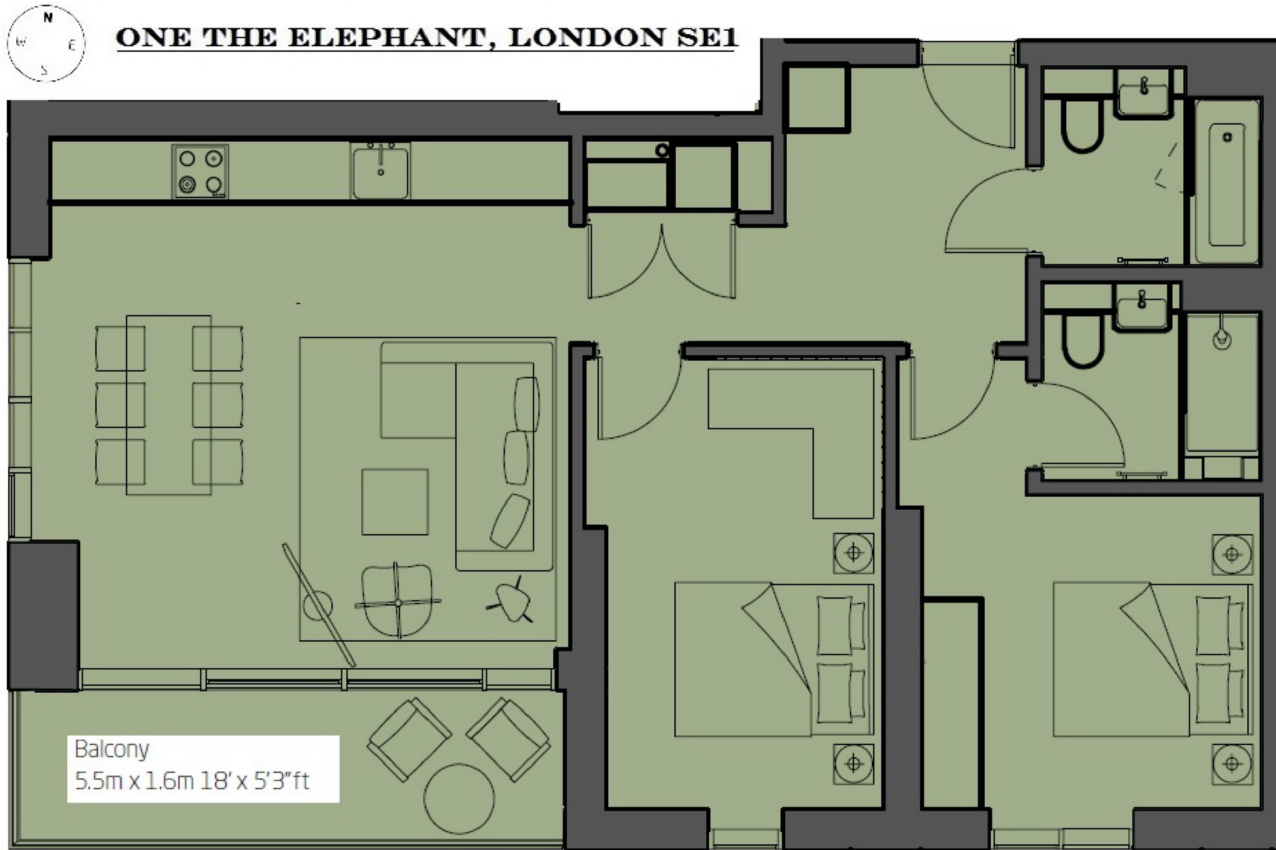

**ONE THE ELEPHANT, ELEPHANT AND CASTLE**

**£765,000**

Internal Area  
75.5 sqm - 812 sqft

---

Living / Dining / Kitchen  
5.1m x 5.3m 16'1" x 17'4"ft

Master Bedroom  
3.4m x 3.1m 11'1" x 10'2"ft

---

Bedroom 2  
2.8m x 4.5m 9'2" x 14'9"ft