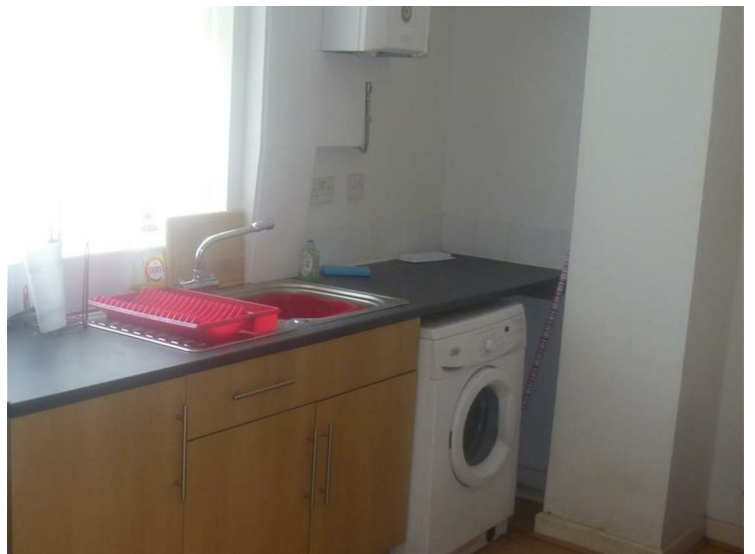

REGISTERED OFFICE

27 MONTON GREEN, MONTON,
MANCHESTER M30 9LL
Tel: 0161-788 0303 Fax: 0161-788 0330

www.barlowwhite.co.uk rentals@barlowwhite.co.uk

Cromwell Road, Eccles, M30 0RB

£77,500

Barlow White are pleased to be offering this two bedroom terraced house situated close to Eccles Town Centre, Motorway Networks & The Trafford Centre. Ideally located within a residential area. The accommodation comprises of a lounge, a kitchen leading to the rear yard, to the 1st floor there are two bedrooms and a bathroom with a separate shower cubicle. The property has double glazing and gas central heating throughout.