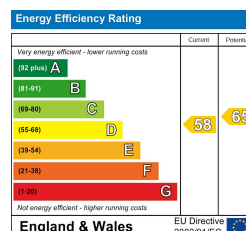

**Amity Street, Reading  
Berkshire RG1 3LP  
£900 Per Month**

29 Commercial Street, Swindon, SN1 5NS

Tel: 01793 535777 Email: sales@swindonhomedirect.co.uk Web: www.swindonhomedirect.co.uk