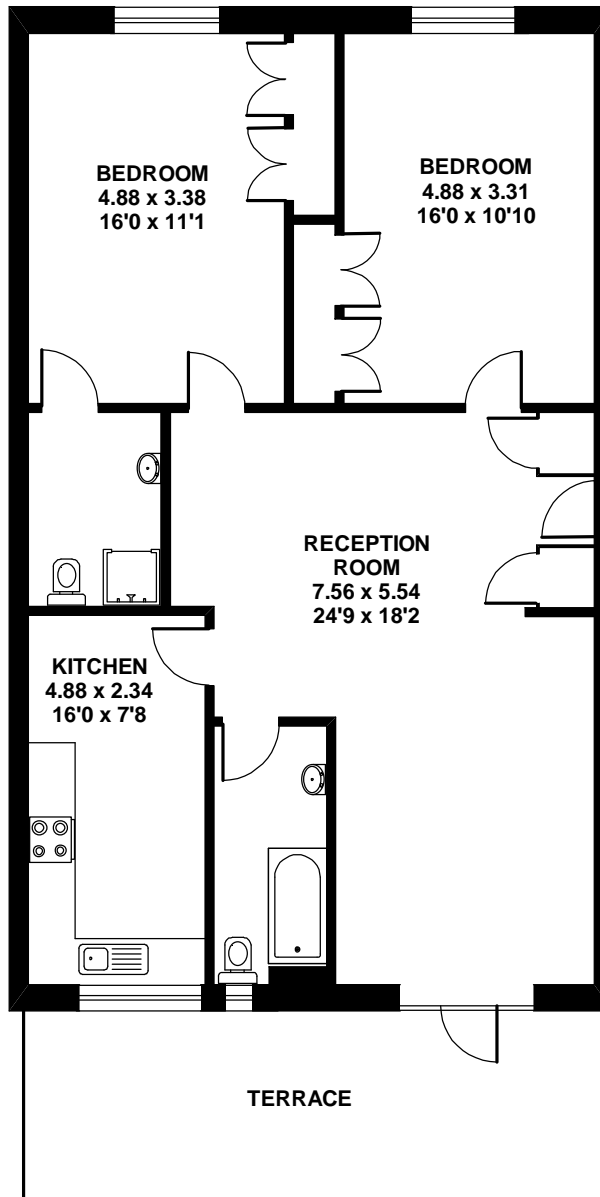

**24 PETERSHAM HOUSE
HARRINGTON ROAD LONDON SW7**

**Gross Internal Area Approx.
95 sq. metres 1022 sq. feet**

FIRST FLOOR