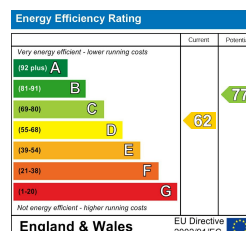

**Coleridge Road, Ferryhill
County Durham DL17 0HS**

£425 Per Month

29 Commercial Street, Swindon, SN1 5NS

Tel: 01793 535777 Email: sales@swindonhomedirect.co.uk Web: www.swindonhomedirect.co.uk