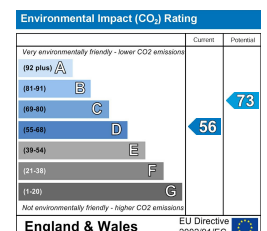

**Coleridge Road, Ferryhill
County Durham DL17 0HS**

£425 Per Month

29 Commercial Street, Swindon, SN1 5NS

Tel: 01793 535777 Email: sales@swindonhomedirect.co.uk Web: www.swindonhomedirect.co.uk