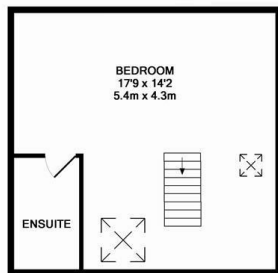

*** SOLD SUBJECT TO CONTRACT***

A three bedroom detached chalet bungalow set on a good plot with the added benefit ample off road parking and beautifully kept rear garden set in the heart of Muscliff, BH9.

The Property is located in the sought after BH9, Muscliff location, within close vicinity of Castle lane west and its plethora of local shops, coffee houses and supermarkets. It is home to major bus routes in and out of Bournemouth and only a short drive from castle point shopping centre and the Wessex way in and out of Bournemouth, perfect for commuters. You are also in close proximity to an abundance of primary and secondary schools; both grammar and public.

GROUND FLOOR
APPROX. FLOOR
AREA 970 SQ.FT.
(90.1 SQ.M.)

You may download, store and use the material for your own personal use and research. You may not republish, retransmit, redistribute or otherwise make the material available to any party or make the same available on any website, online service or bulletin board of your own or of any other party or make the same available in hard copy or in any other media without the website owner's express prior wr

Newstead Estate & Lettings Agents Ltd
122-124 Castle Lane West, Bournemouth, Dorset, BH9 3JU
Tel: 01202 430 108
Email: info@newsteadproperty.co.uk
www.newsteadproperty.co.uk

newstead
ESTATE & LETTING AGENTS