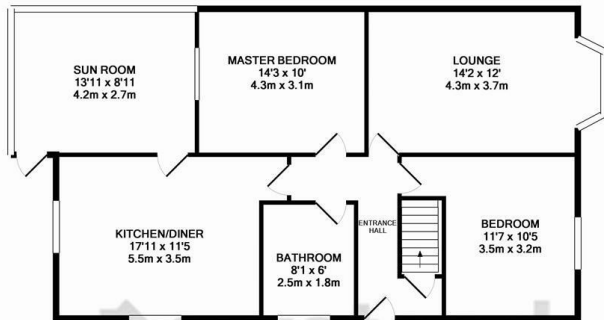

*** SOLD SUBJECT TO CONTRACT***

A three bedroom detached chalet bungalow set on a good plot with the added benefit ample off road parking and beautifully kept rear garden set in the heart of Muscliff, BH9.

The Property is located in the sought after BH9, Muscliff location, within close vicinity of Castle lane west and its plethora of local shops, coffee houses and supermarkets. It is home to major bus routes in and out of Bournemouth and only a short drive from castle point shopping centre and the Wessex way in and out of Bournemouth, perfect for commuters. You are also in close proximity to an abundance of primary and secondary schools; both grammar and public.

GROUND FLOOR
APPROX. FLOOR
AREA 970 SQ.FT.
(90.1 SQ.M.)

You may download, store and use the material for your own personal use and research. You may not republish, retransmit, redistribute or otherwise make the material available to any party or make the same available on any website, online service or bulletin board of your own or of any other party or make the same available in hard copy or in any other media without the website owner's express prior wr

Newstead Estate & Lettings Agents Ltd
122-124 Castle Lane West, Bournemouth, Dorset, BH9 3JU
Tel: 01202 430 108
Email: info@newsteadproperty.co.uk
www.newsteadproperty.co.uk

newstead
ESTATE & LETTING AGENTS