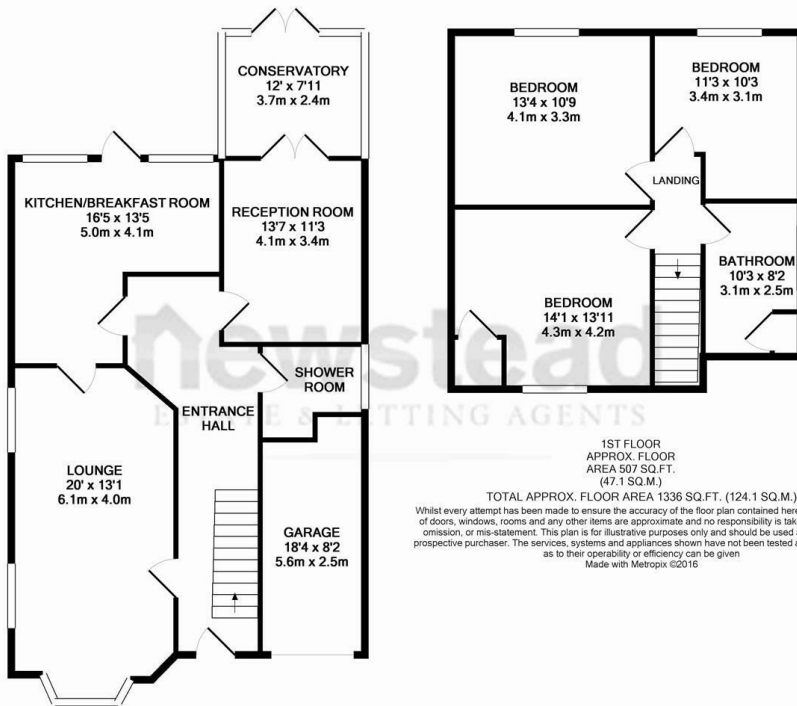

An opportunity to acquire a detached 3 bedroom family home set on a good plot with the added benefit of garage, ample off road parking and beautifully landscaped southerly aspect rear garden in the heart of Queens Park, BH8.

Upon entry to this chalet style home you are greeted by an open entrance hall that lends access to the downstairs accommodation. This well presented three double bedroom detached chalet style bungalow features two good size reception rooms, a kitchen/breakfast room, conservatory and a downstairs shower room.

On the first floor there is a spacious family bathroom and three very good size bedrooms which have a range of fitted wardrobes and cupboards.

The rear mature rear garden beautifully with a potting shed at the far end rear and several seating areas. The block paved front driveway leads up to the property and to the front of the integral garage.

The Property is located in the sought after BH8, Queens Park area superbly located for local, national and international communication links, with Bournemouth station close by and easy access to motorways and Bournemouth international and Southampton airports. With a wide range of sports and health clubs, golf courses and leisure activities nearby, along with an abundance of primary and secondary public and grammar schools it is the perfect family location.

1ST FLOOR
APPROX. FLOOR
AREA 507 SQ.FT.
(47.1 SQ.M.)
TOTAL APPROX. FLOOR AREA 1336 SQ.FT. (124.1 SQ.M.)

You may download, store and use the material for your own personal use and research. You may not republish, retransmit, redistribute or otherwise make the material available to any party or make the same available on any website, online service or bulletin board of your own or of any other party or make the same available in hard copy or in any other media without the website owner's express prior wr