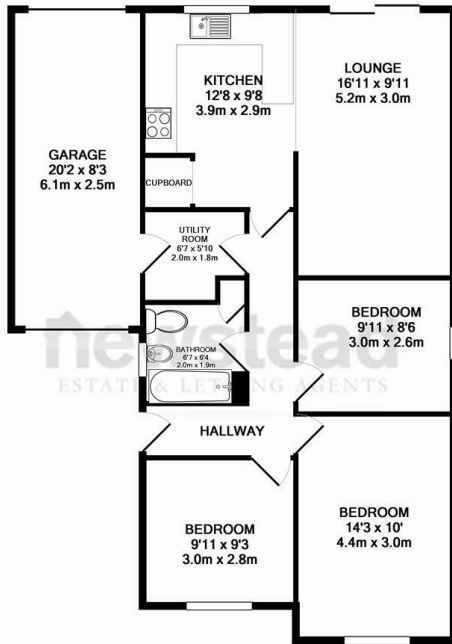

This three double bedroom detached bungalow has been newly refurbished and is ready to move into immediately.

The accommodation consists of a good sized lounge with patio doors leading onto the rear garden. The lounge adjoins the newly fitted kitchen which comes with a cooker included (all other white goods to be supplied by the tenant). In addition to the kitchen there is a handy separate utility area with space for a washing machine and tumble dryer or freezer. This utility room also gives convenient internal access to the attached garage, which has up and over doors at the front and rear as well as power and light.

The three bedrooms are all doubles, and can provide flexible accommodation for tenants wishing to have just two bedrooms and a separate dining room or study.

The bathroom has a new suite with shower over bath, basin and WC as well as some fitted storage ideal for towels.

As well as having all new carpets, the property has modern gas central heating and UPVC double glazing.

Outside the front garden has a long driveway to the side which can provide parking for approximately three cars and leads to the attached garage.

The rear garden is reasonably secluded, with no properties immediately behind and also enjoys a good degree of sunshine, especially in the afternoon.

Available now
Strictly no pets
No DSS

TOTAL APPROX. FLOOR AREA 921 SQ.FT. (85.6 SQ.M.)

You may download, store and use the material for your own personal use and research. You may not republish, retransmit, redistribute or otherwise make the material available to any party or make the same available on any website, online service or bulletin board of your own or of any other party or make the same available in hard copy or in any other media without the website owner's express prior wr