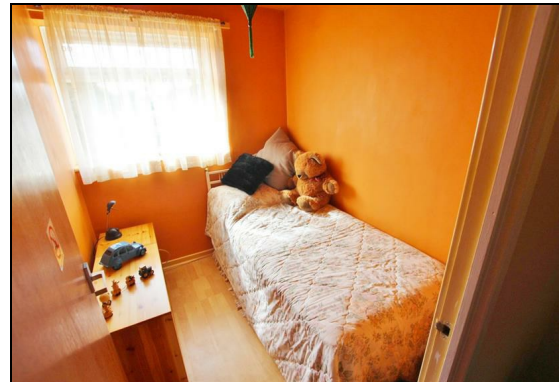

A three bedroom mid terrace property located in a desirable location. With a modern fitted kitchen and bathroom, garage, and a good sized large sunny garden.

This home offers spacious accommodation over two floors, on the ground level you have a sizable fitted kitchen that comes complete with matching wall & base units. To the rear of the property you have large lounge/diner with patio doors opening on to the rear garden.

Moving on to the second floor, you have two large double bedrooms and the third being a good sized single. On this level you also have a large fully fitted modern family bathroom.

Outside of property you have a good sized rear garden which is mainly laid to lawn and a small patio area at the start of the garden. Located to the side of the property you have your garage that gives the property great options for storage.

The Property is located in the sought after BH9, Muscliffe location, within close vicinity of castle lane west and its plethora of local shops, coffee houses and supermarkets. It is home to major bus routes in and out of Bournemouth and only a short drive from castle point shopping centre and the Wessex way in and out of Bournemouth, perfect for commuters. You are also in close proximity to an abundance of primary and secondary schools; both grammar and public.

GROUND FLOOR
APPROX. FLOOR
AREA 371 SQ.FT.
(34.5 SQ.M.)

1ST FLOOR
APPROX. FLOOR
AREA 368 SQ.FT.
(34.2 SQ.M.)

TOTAL APPROX. FLOOR AREA 739 SQ.FT. (68.7 SQ.M.)

Whilst every attempt has been made to ensure the accuracy of the floor plan contained here, measurements of doors, windows, rooms and any other items are approximate and no responsibility is taken for any error, omission, or mis-statement. This plan is for illustrative purposes only and should be used as such by any prospective purchaser. The services, systems and appliances shown have not been tested and no guarantee as to their operability or efficiency can be given
Made with Metropix ©2015

You may download, store and use the material for your own personal use and research. You may not republish, retransmit, redistribute or otherwise make the material available to any party or make the same available on any website, online service or bulletin board of your own or of any other party or make the same available in hard copy or in any other media without the website owner's express prior wr