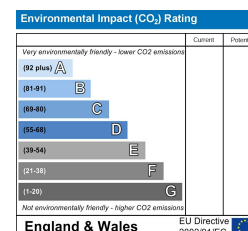

Liverpool Road, Reading
Berkshire RG1 3PH
£495 Per Month

29 Commercial Street, Swindon, SN1 5NS

Tel: 01793 535777 Email: sales@swindonhomedirect.co.uk Web: www.swindonhomedirect.co.uk