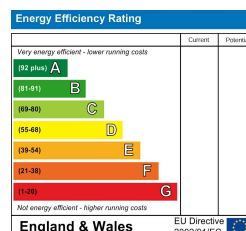

Liverpool Road, Reading
Berkshire RG1 3PH
£495 Per Month

29 Commercial Street, Swindon, SN1 5NS

Tel: 01793 535777 Email: sales@swindonhomedirect.co.uk Web: www.swindonhomedirect.co.uk