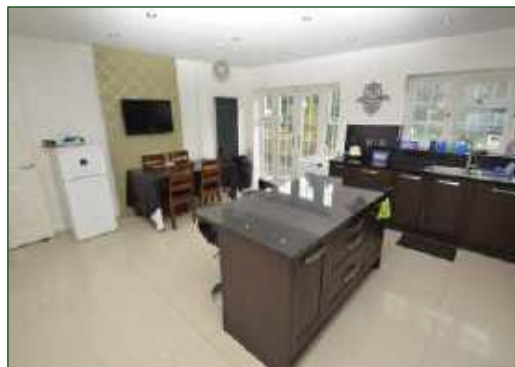

Levett Gardens, Ilford, IG3 9BX

£2,250 Per calendar month

Sandra Davidson are pleased to offer for let this immaculately presented good size 5 bedroom semi detached bungalow situated in the ever popular Bungalow estate. The property benefits from 4 bedrooms, lounge, kitchen/diner, large rear garden and off street parking.

- **Four Bedrooms**
- **Lounge**
- **Kitchen/Diner**
- **Ground Floor Bathroom**
- **Large Rear Garden**
- **Off Street Parking**