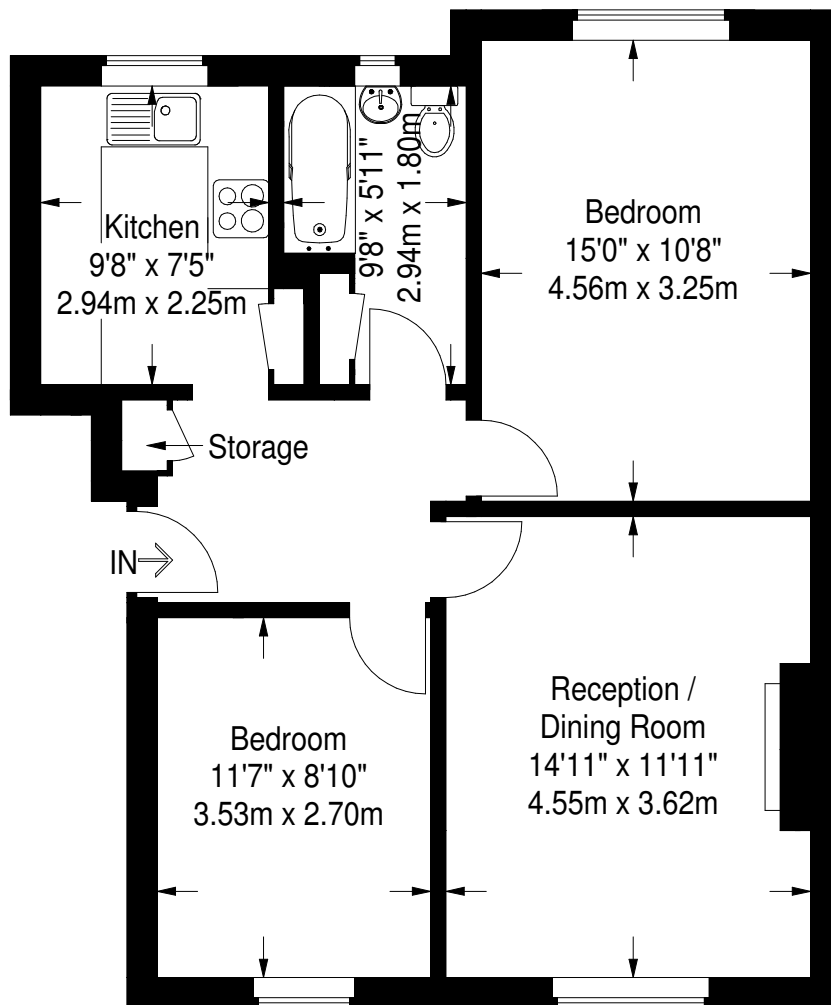

# Norbiton Hall, Birkenhead Avenue KT 2 6RS

Approximate Gross Internal Area  
668 sq m / 62.1 sq ft

## Ground Floor