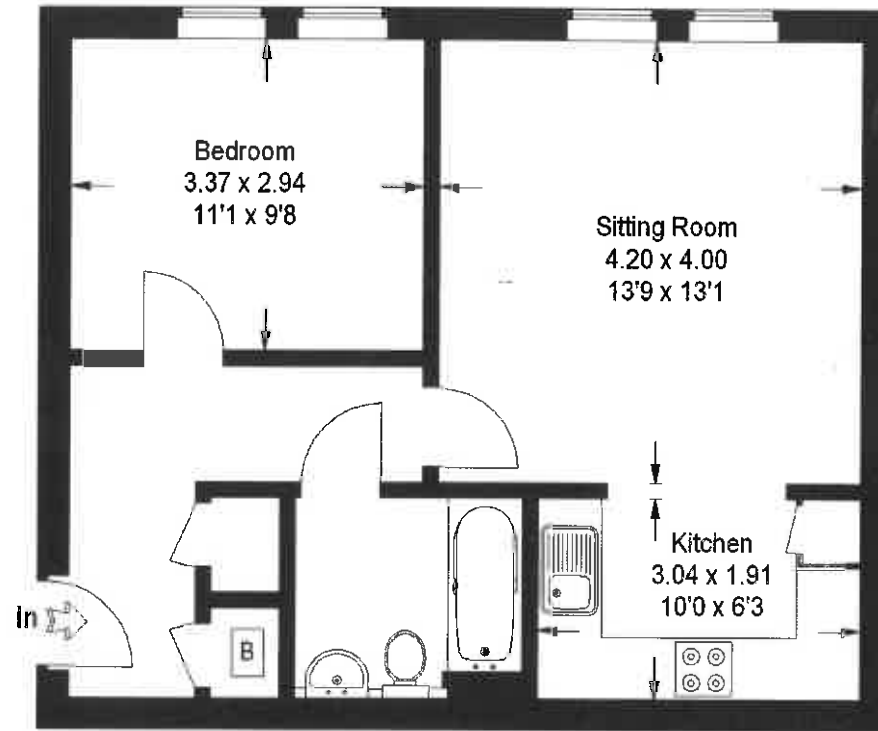

Timothy Place, Pool Close, West Molesey, KT8

Approximate Gross Internal Area :- 47 sq m / 506 sq ft

FLOORPLANZ © 2011
0845 6344080 Ref 81060

This plan is for layout guidance only.
Not drawn to scale, unless stated.
Windows & door openings are approximate.
Whilst every care is taken in the preparation of this plan, please check all dimensions, shapes & compass bearings before making any decisions reliant upon them.

Ground Floor