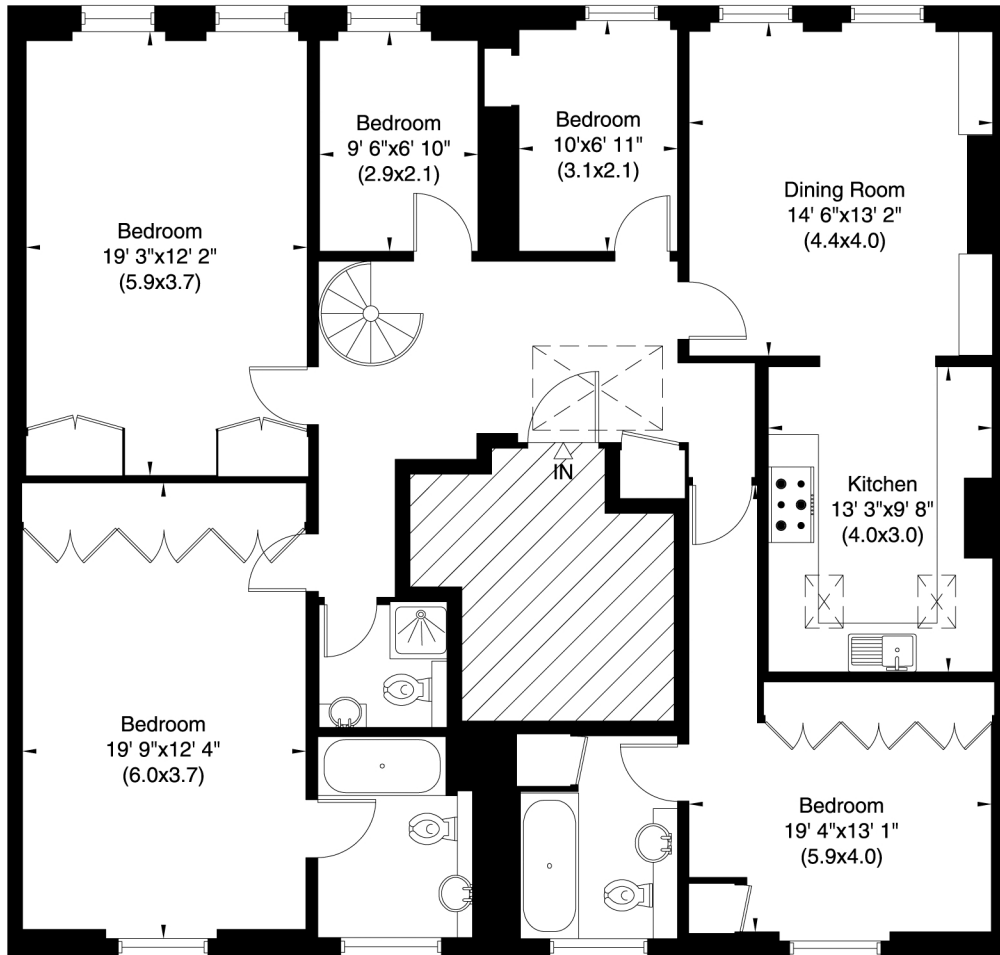

TOP FLOOR 64-65 CORNWALL GARDENS LONDON SW7

Gross Internal Area: 183 Sq. metres
1966 Sq.feet

Fourth Floor

Top Floor

Not to scale, for guidance only and must not be relied upon as a statement of fact. All measurements and areas are approximate only (and have been prepared in accordance with the current edition of the RICS Code of Measuring Practice).