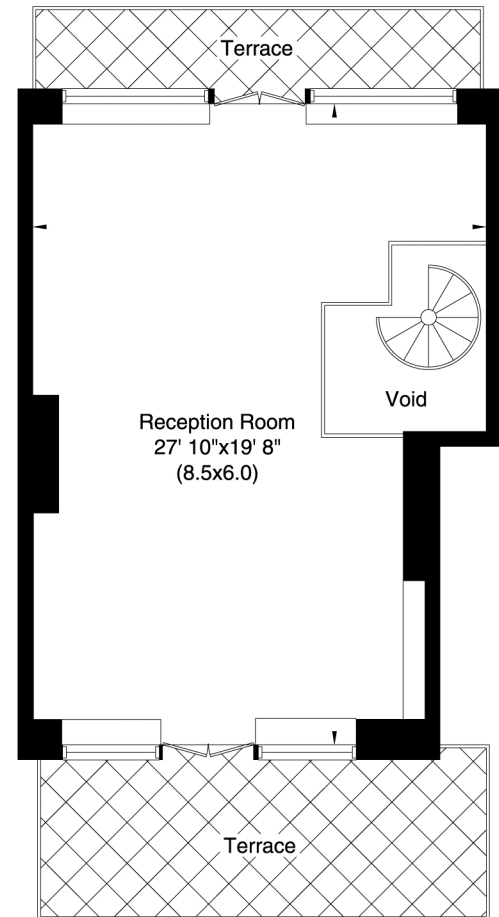

TOP FLOOR 64-65 CORNWALL GARDENS LONDON SW7

Gross Internal Area: 183 Sq. metres
1966 Sq.feet

Fourth Floor

Top Floor

Not to scale, for guidance only and must not be relied upon as a statement of fact. All measurements and areas are approximate only (and have been prepared in accordance with the current edition of the RICS Code of Measuring Practice).