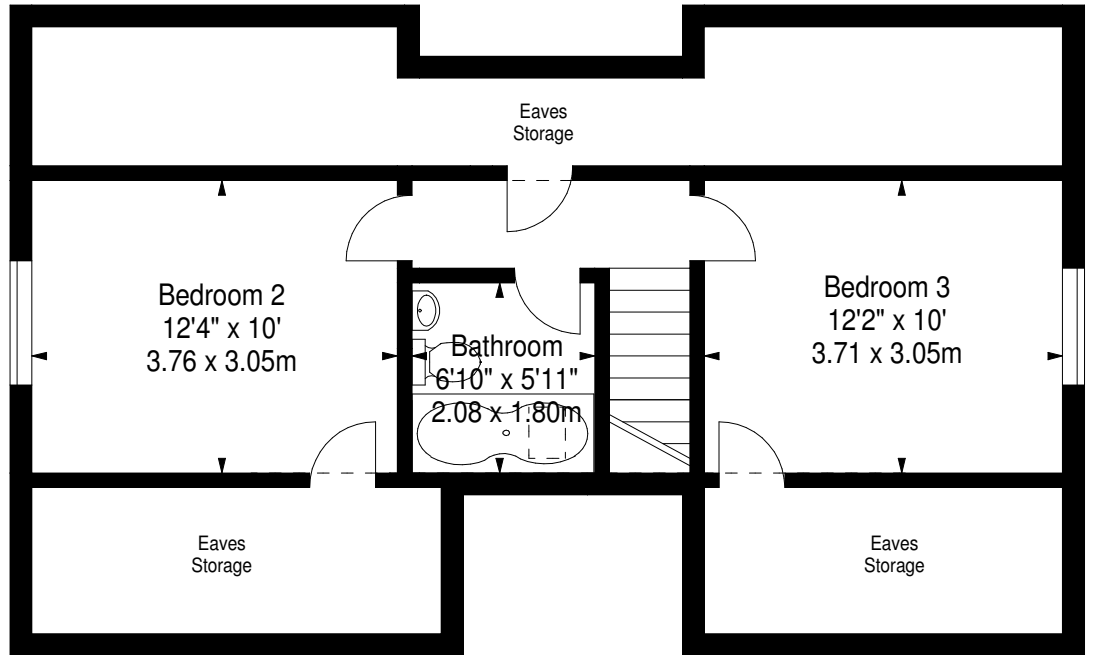

**Dean Court,  
Longniddry, EH32 0QT**

Approx. Gross Internal Area  
1459 Sq Ft - 135.54 Sq M  
(Including Eaves Storages)  
Garage

Approx. Gross Internal Area  
169 Sq Ft - 15.70 Sq M  
For identification only. Not to scale.  
© SquareFoot 2016

First Floor

Ground Floor