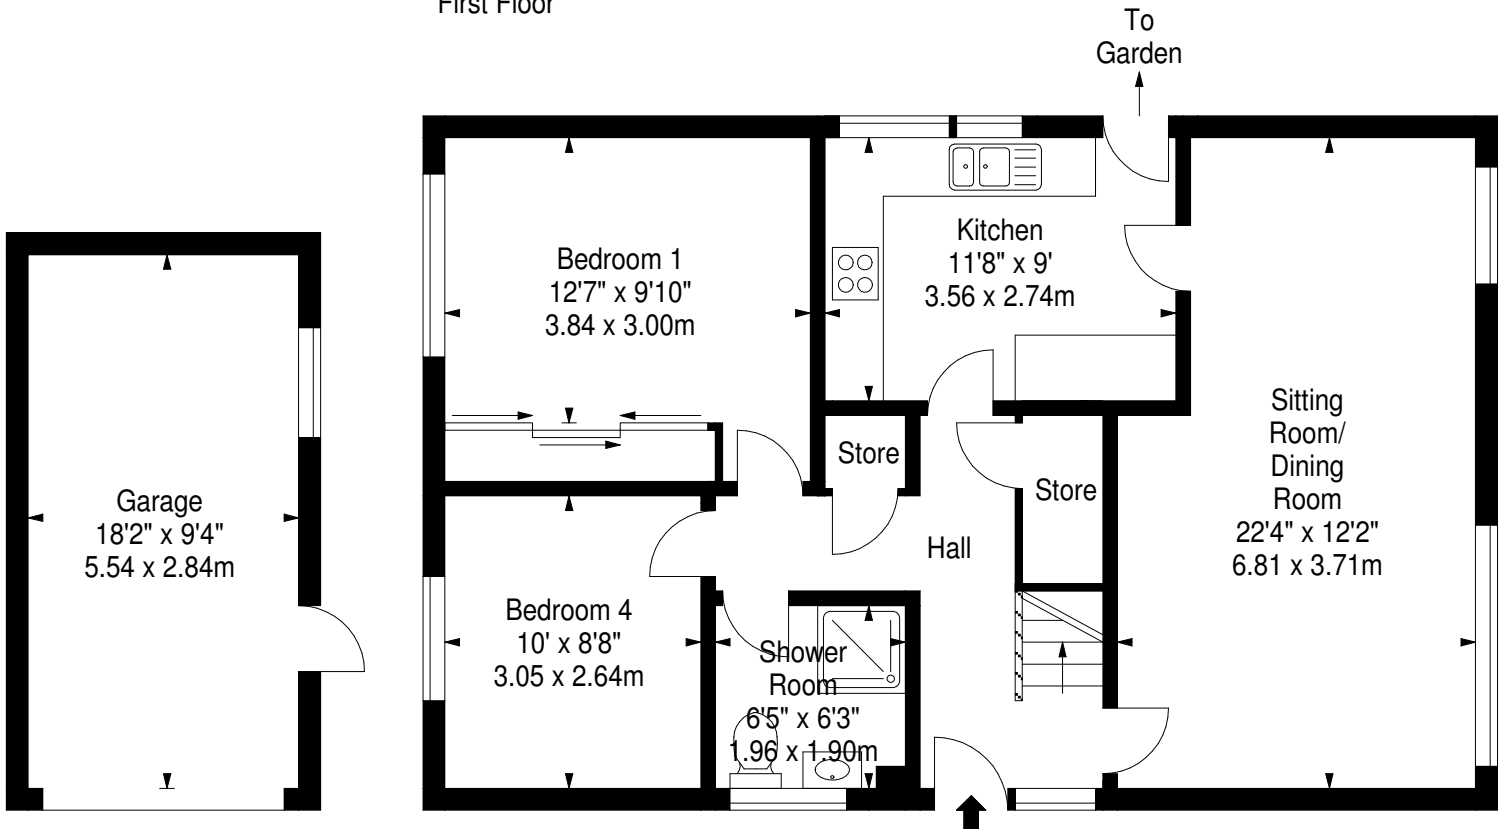

**Dean Court,  
Longniddry, EH32 0QT**

Approx. Gross Internal Area  
1459 Sq Ft - 135.54 Sq M  
(Including Eaves Storages)  
Garage

Approx. Gross Internal Area  
169 Sq Ft - 15.70 Sq M  
For identification only. Not to scale.  
© SquareFoot 2016

First Floor

Ground Floor