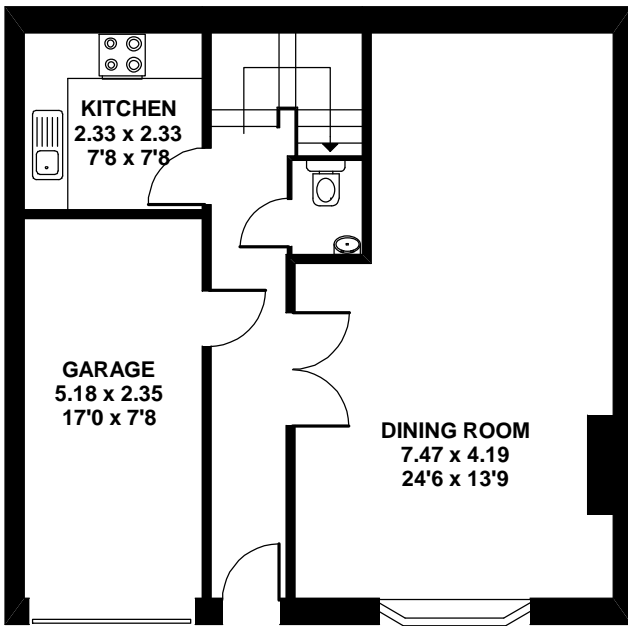

25 ENNISMORE GARDENS LONDON SW7

Gross Internal Area Approx.
169 sq. metres 1818 sq. feet

GROUND FLOOR

FIRST FLOOR

SECOND FLOOR