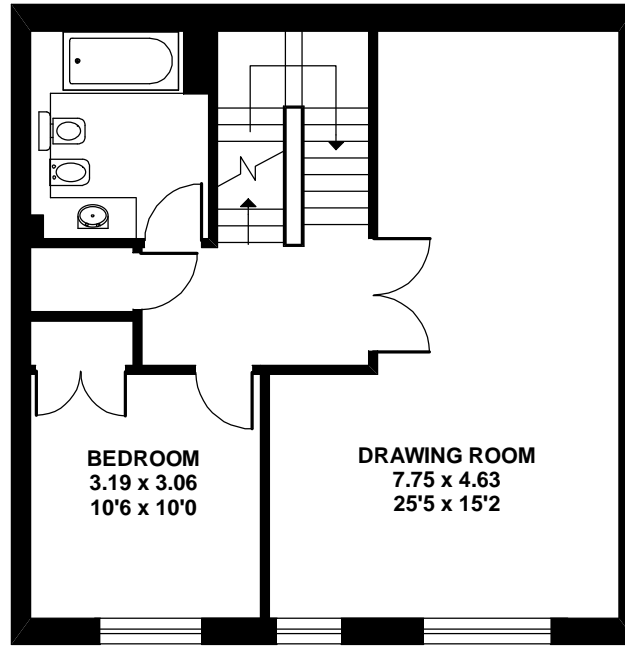

25 ENNISMORE GARDENS LONDON SW7

Gross Internal Area Approx.
169 sq. metres 1818 sq. feet

GROUND FLOOR

FIRST FLOOR

SECOND FLOOR