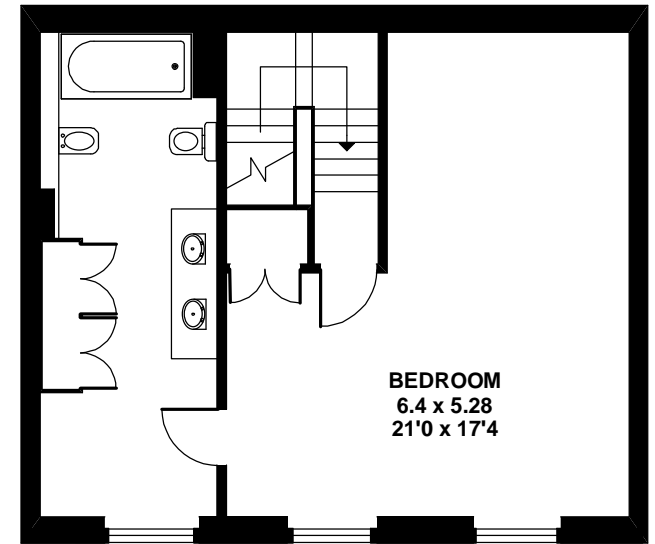

25 ENNISMORE GARDENS LONDON SW7

Gross Internal Area Approx.
169 sq. metres 1818 sq. feet

GROUND FLOOR

FIRST FLOOR

SECOND FLOOR