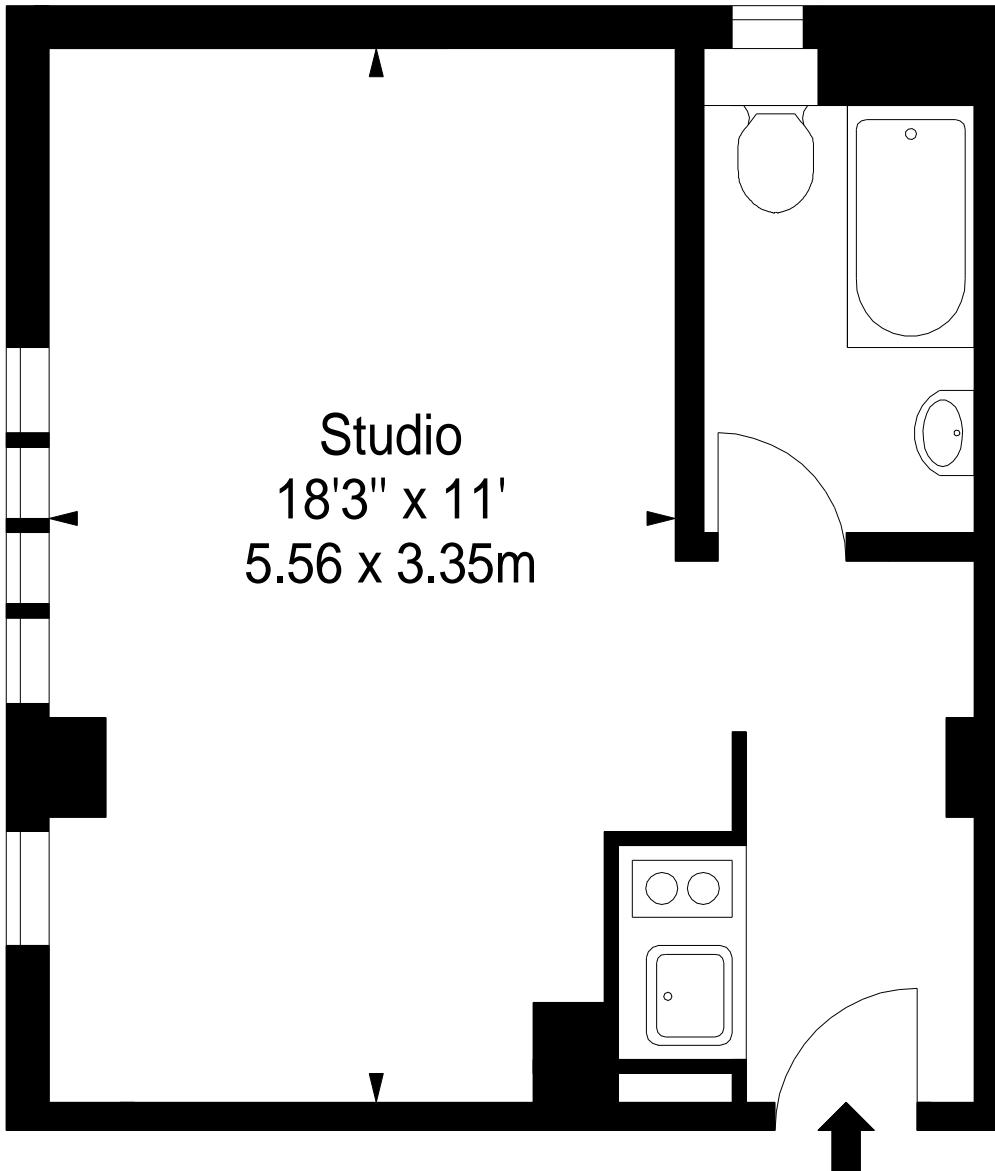

Flat 102, Roland House,

Approx. Gross Internal Area *
297 Ft² - 27.59 M²

First Floor

BKR
FLOORPLANS