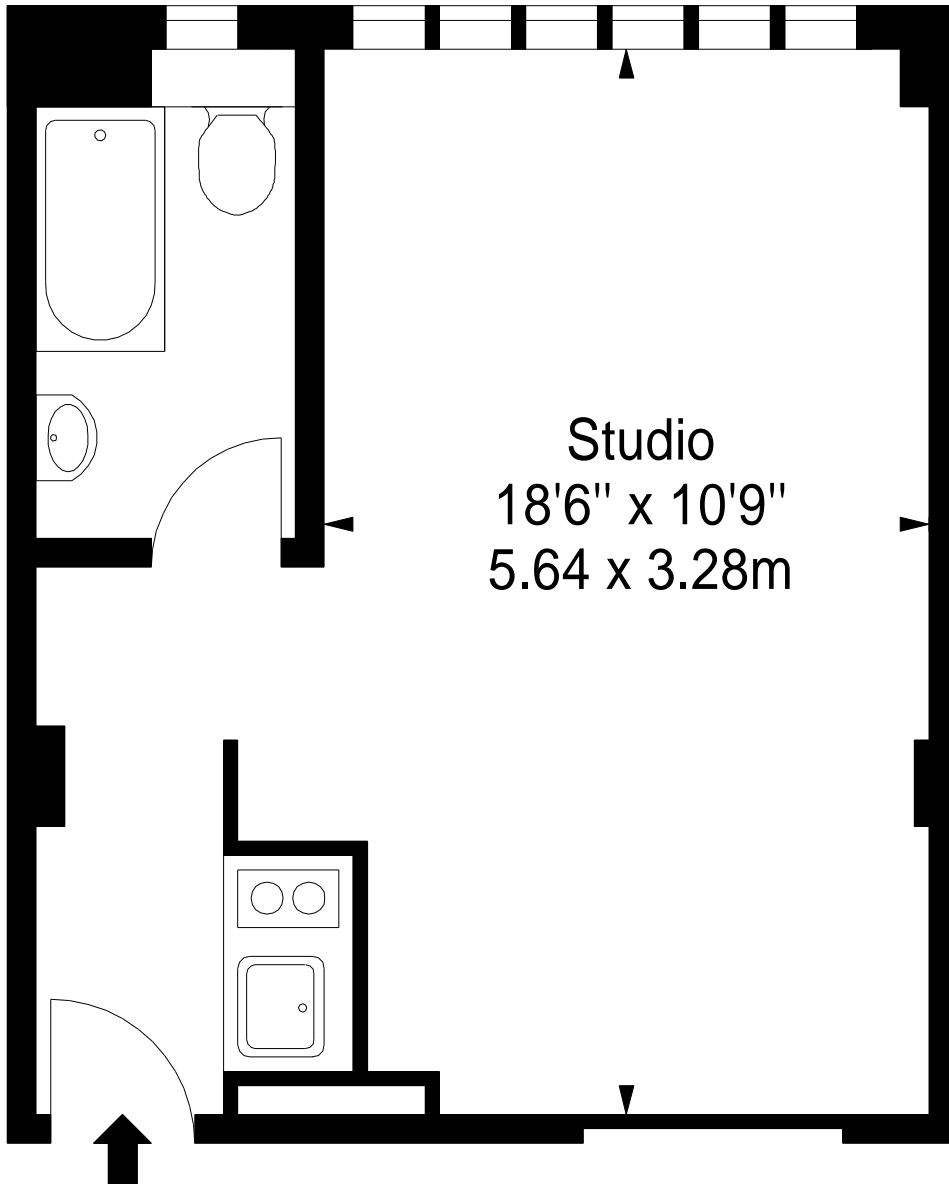

**Flat 103,
Roland House,**

**Approx. Gross Internal Area *
284 Ft² - 26.38 M²**

First Floor