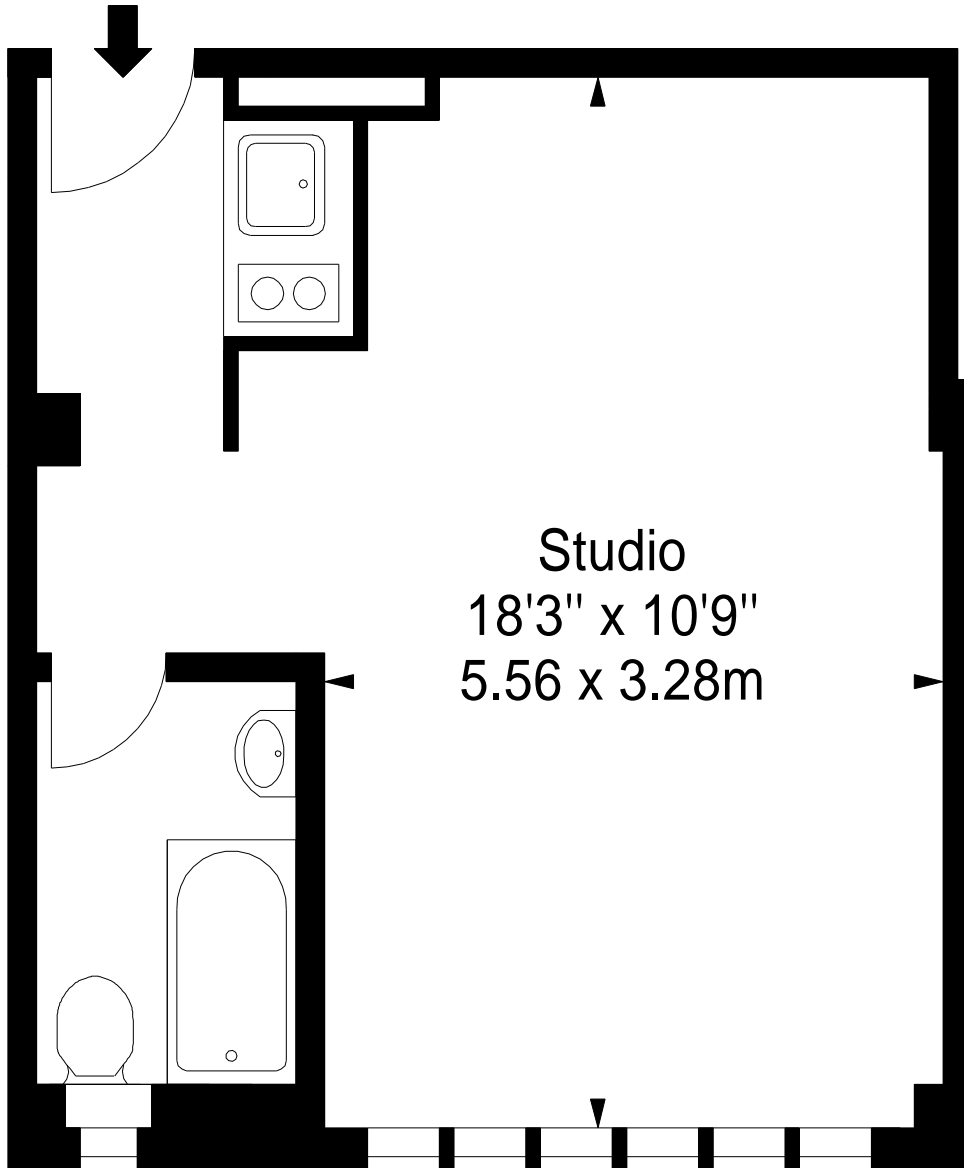

**Flat 110,
Roland House,**

**Approx. Gross Internal Area *
282 Ft² - 26.19 M²**

First Floor