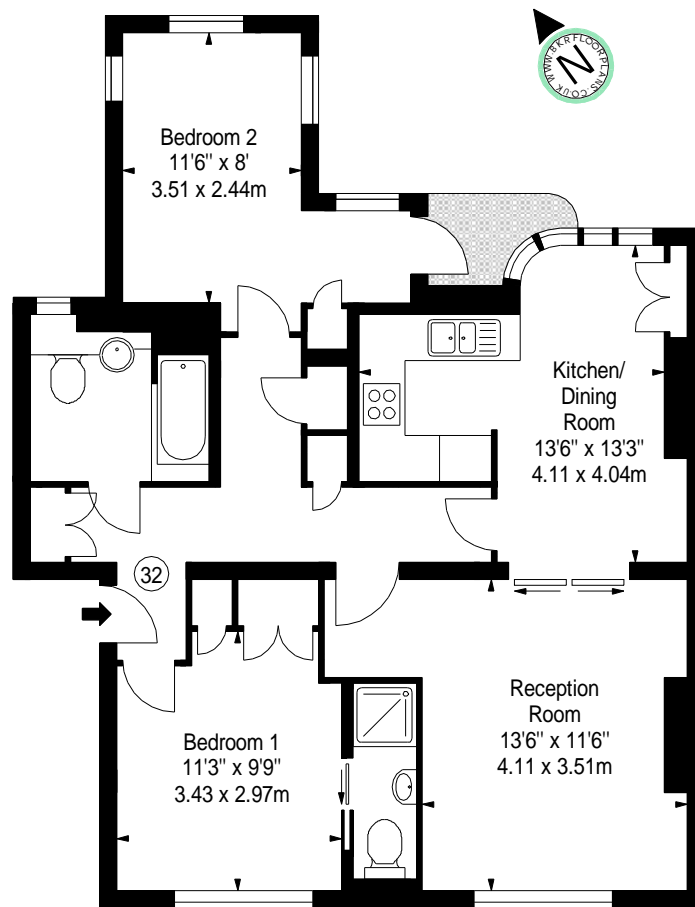

**Flat 32,
Kew Bridge Court, W4**
Approx. Gross Internal Area *
793 Ft² - 73.67 M²

Second Floor