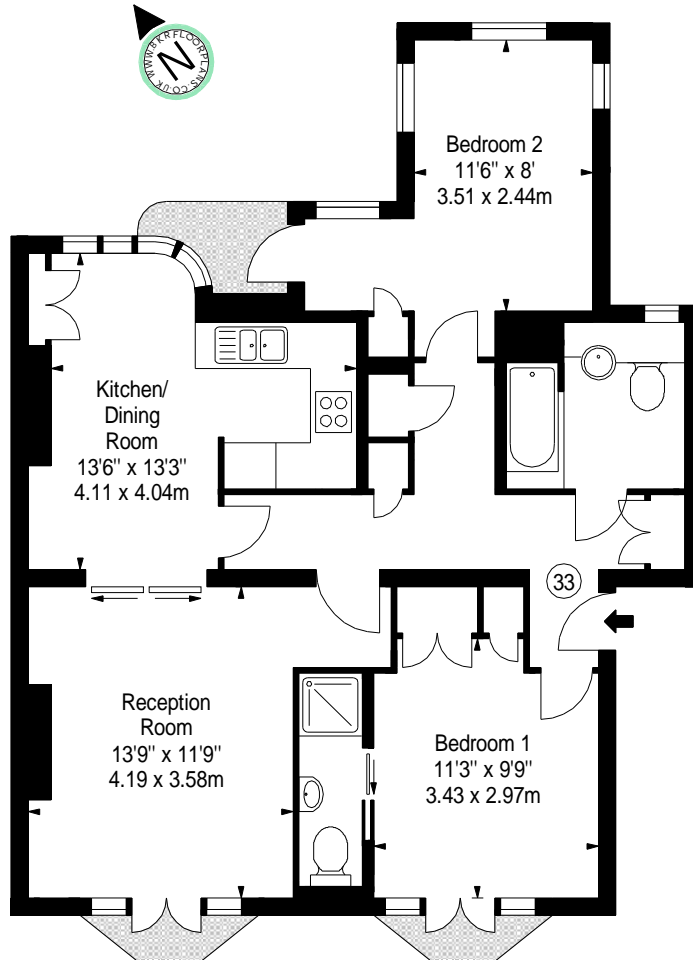

**Flat 33,
Kew Bridge Court, W4**
Approx. Gross Internal Area *
795 Ft² - 73.86 M²

Third Floor