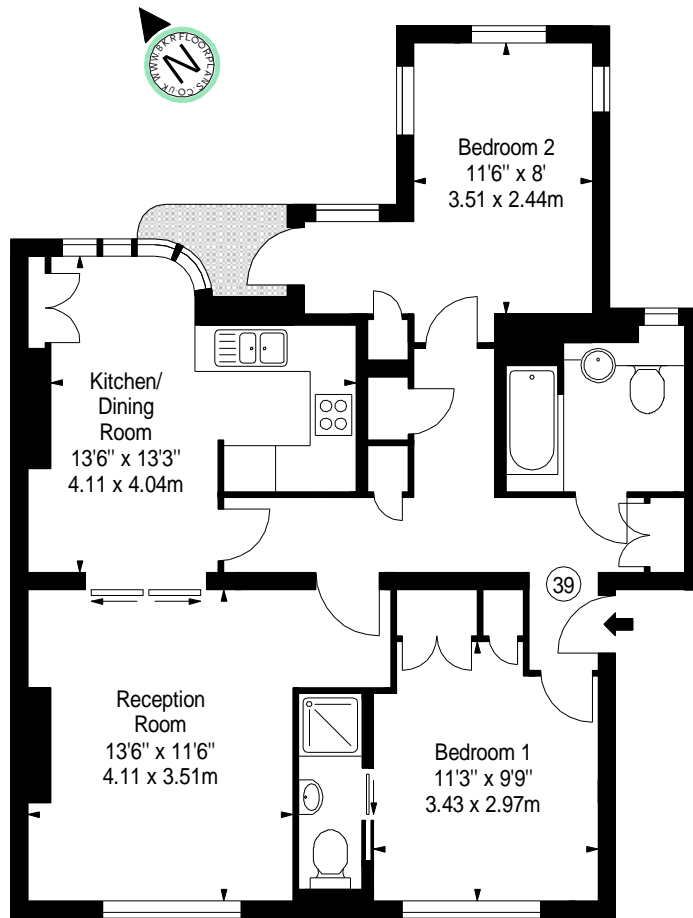

**Flat 39,
Kew Bridge Court, W4**

**Approx. Gross Internal Area *
793 Ft² - 73.67 M²**

Second Floor