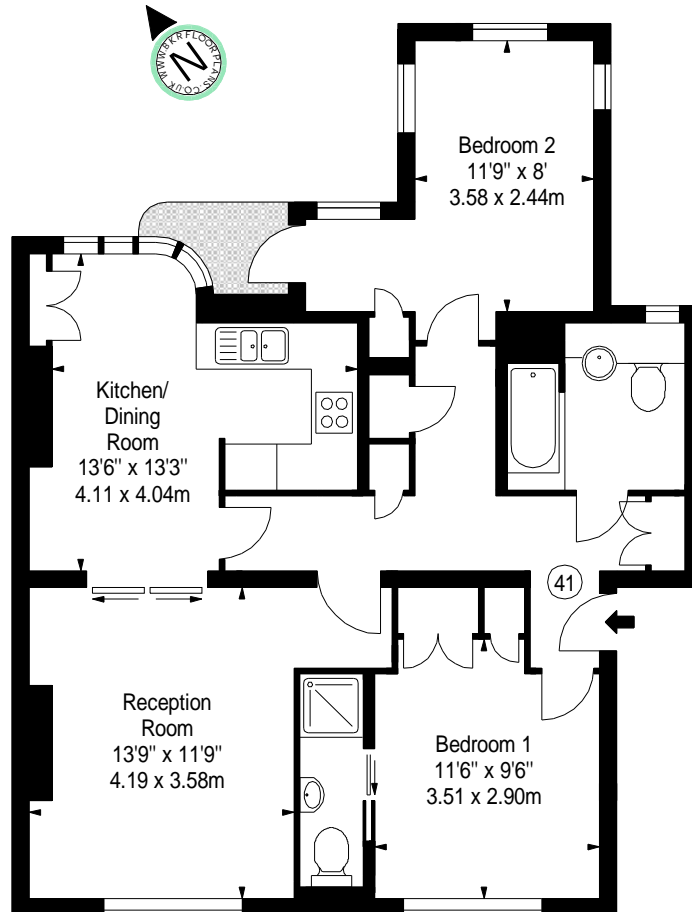

**Flat 41,  
Kew Bridge Court, W4**

**Approx. Gross Internal Area \***  
**795 Ft<sup>2</sup> - 73.86 M<sup>2</sup>**

**Third Floor**