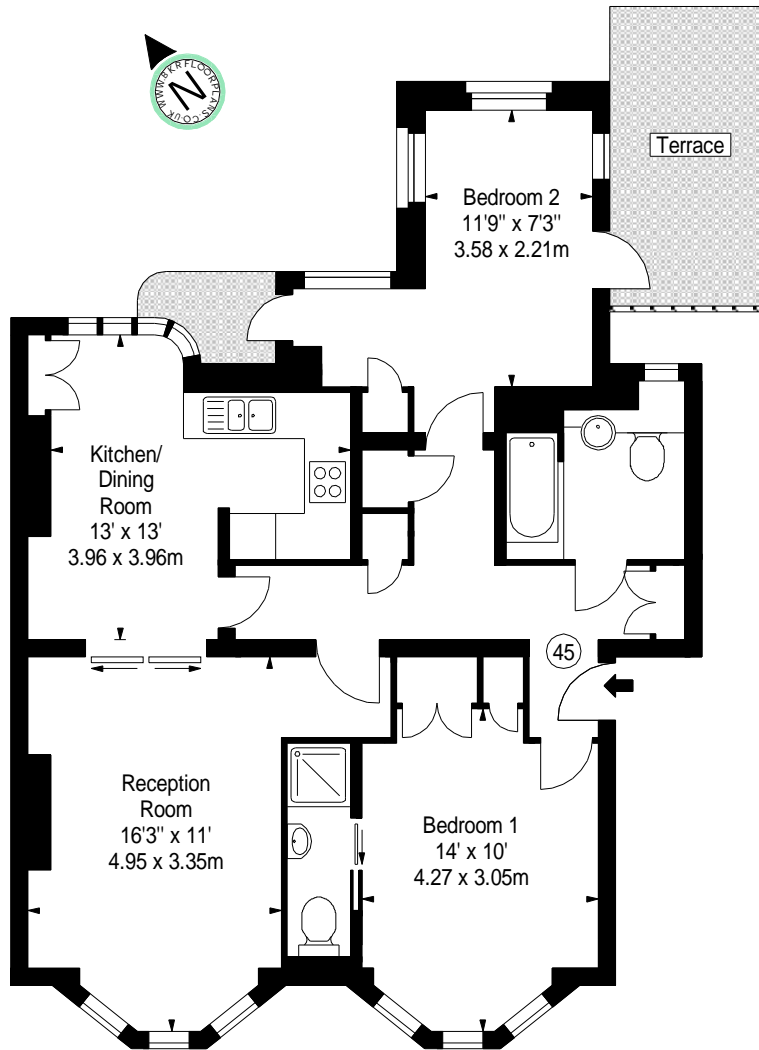

**Flat 45,
Kew Bridge Court, W4**
Approx. Gross Internal Area *
818 Ft² - 75.99 M²

First Floor