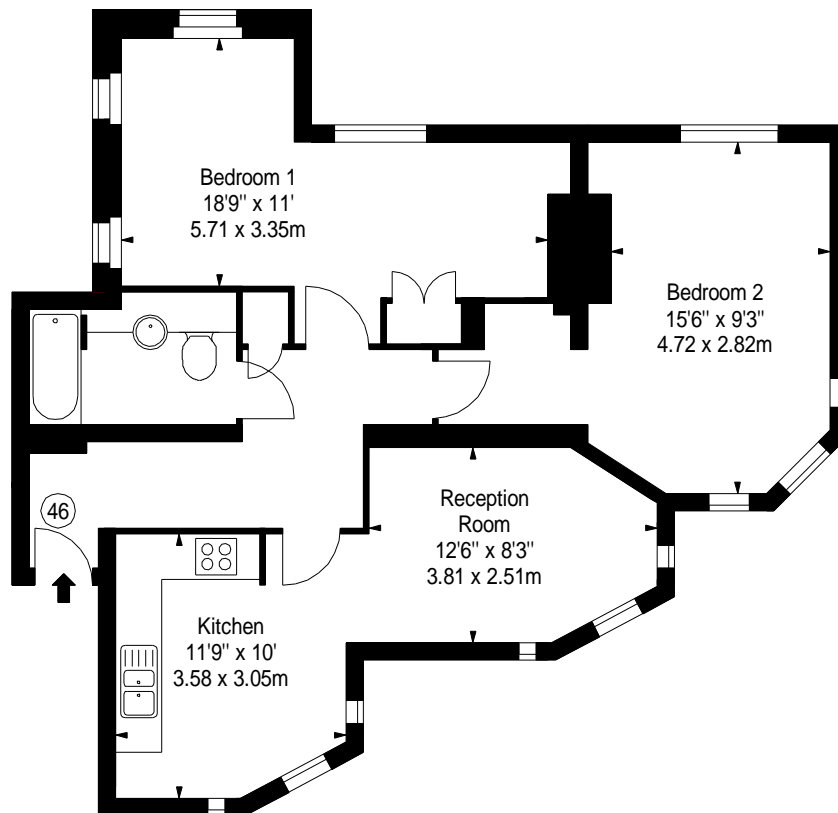

**Flat 46,
Kew Bridge Court, W4**
Approx. Gross Internal Area *
752 Ft² - 69.86 M²

First Floor