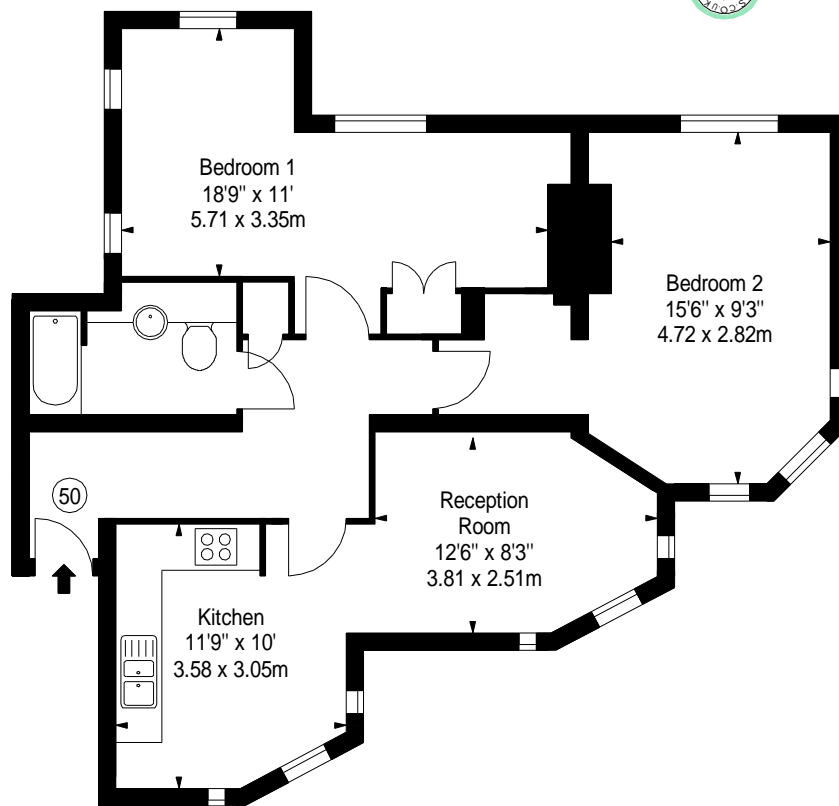

**Flat 50,
Kew Bridge Court, W4**
Approx. Gross Internal Area *
750 Ft² - 69.68 M²

Third Floor