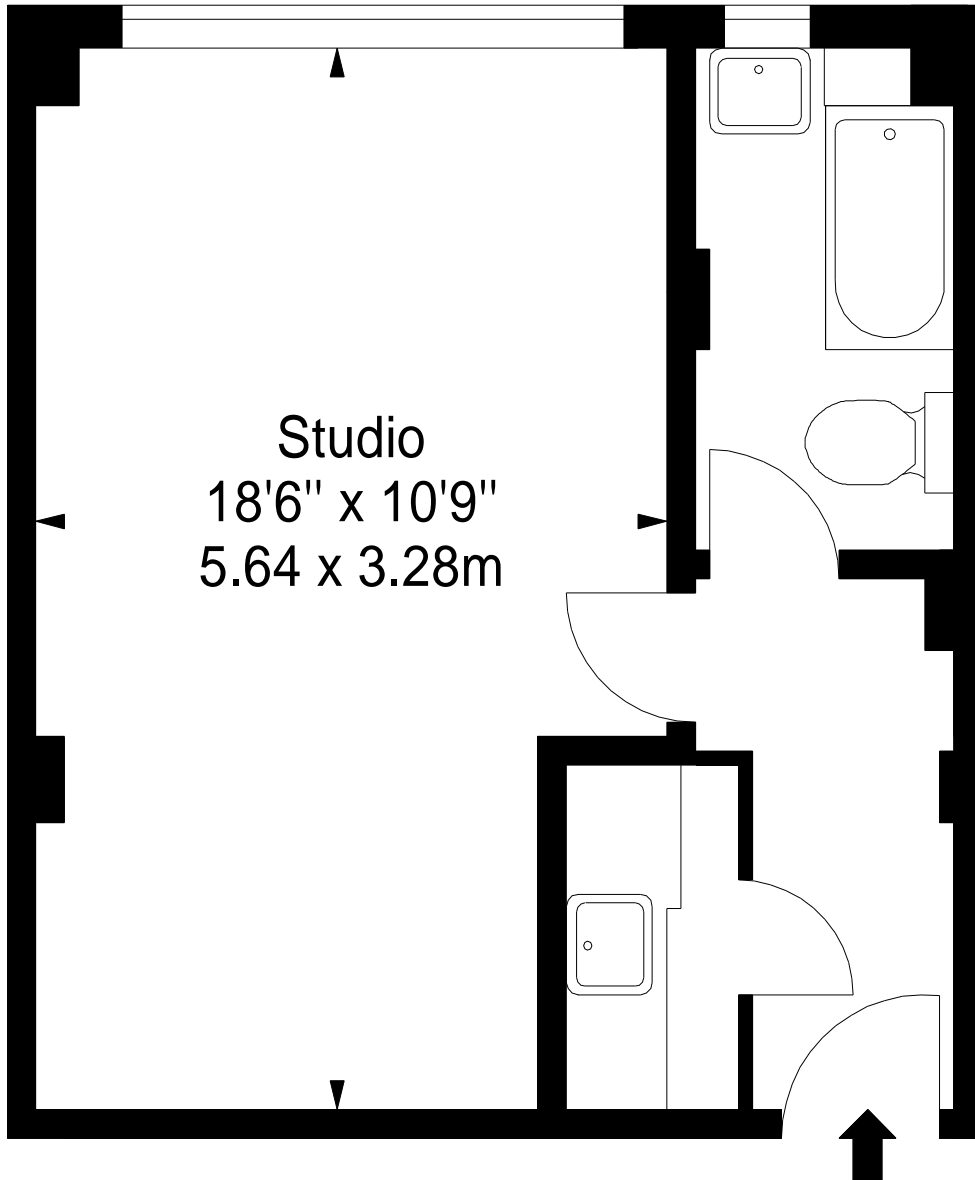

**Flat 107,  
Roland House,  
Approx. Gross Internal Area \*  
294 Ft<sup>2</sup> - 27.31 M<sup>2</sup>**

**First Floor**