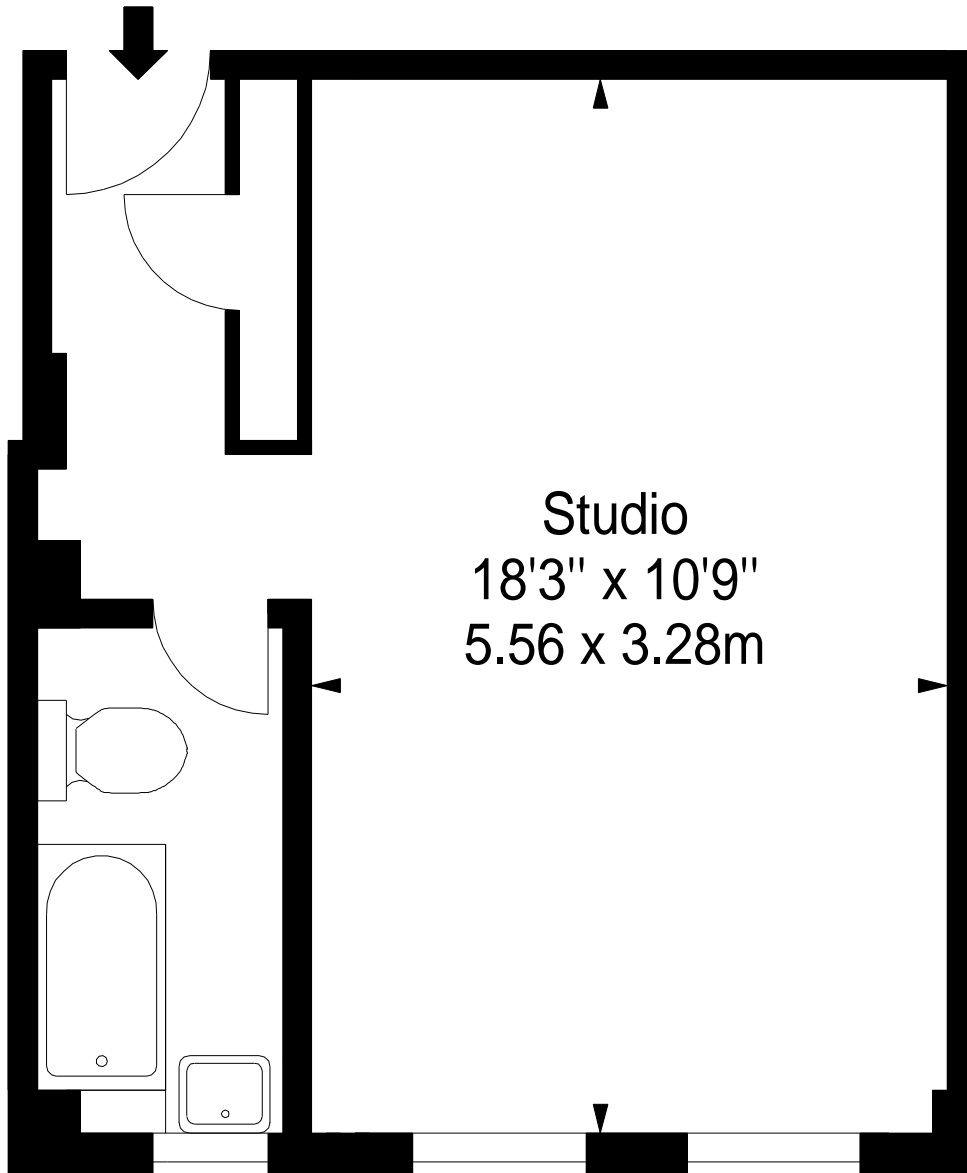

**Flat 111,
Roland House,
Approx. Gross Internal Area *
283 Ft² - 26.29 M²**

First Floor

BKR
FLOORPLANS