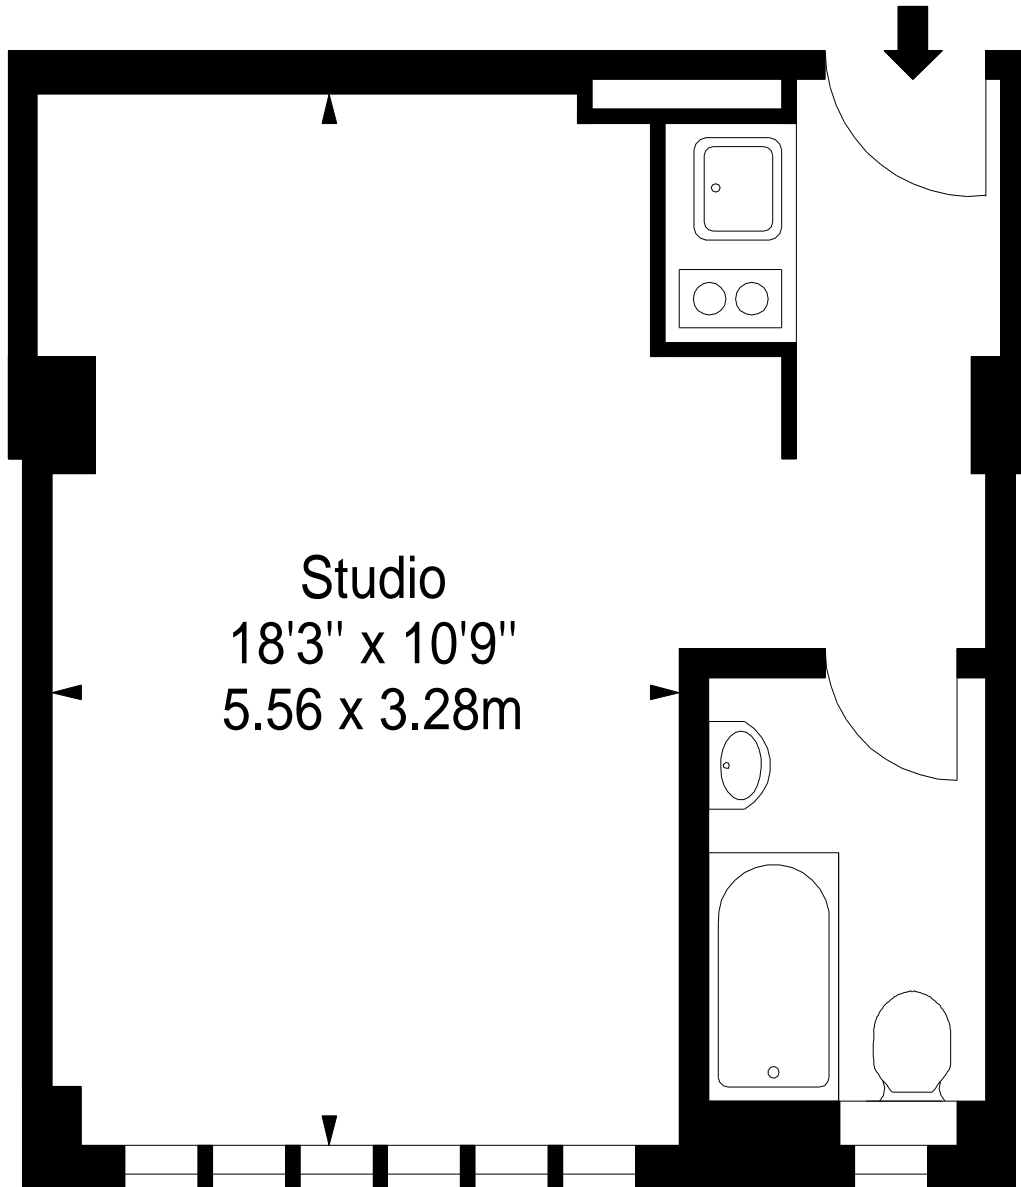

**Flat 112,  
Roland House,  
Approx. Gross Internal Area \*  
286 Ft<sup>2</sup> - 716.16 M<sup>2</sup>**

**First Floor**