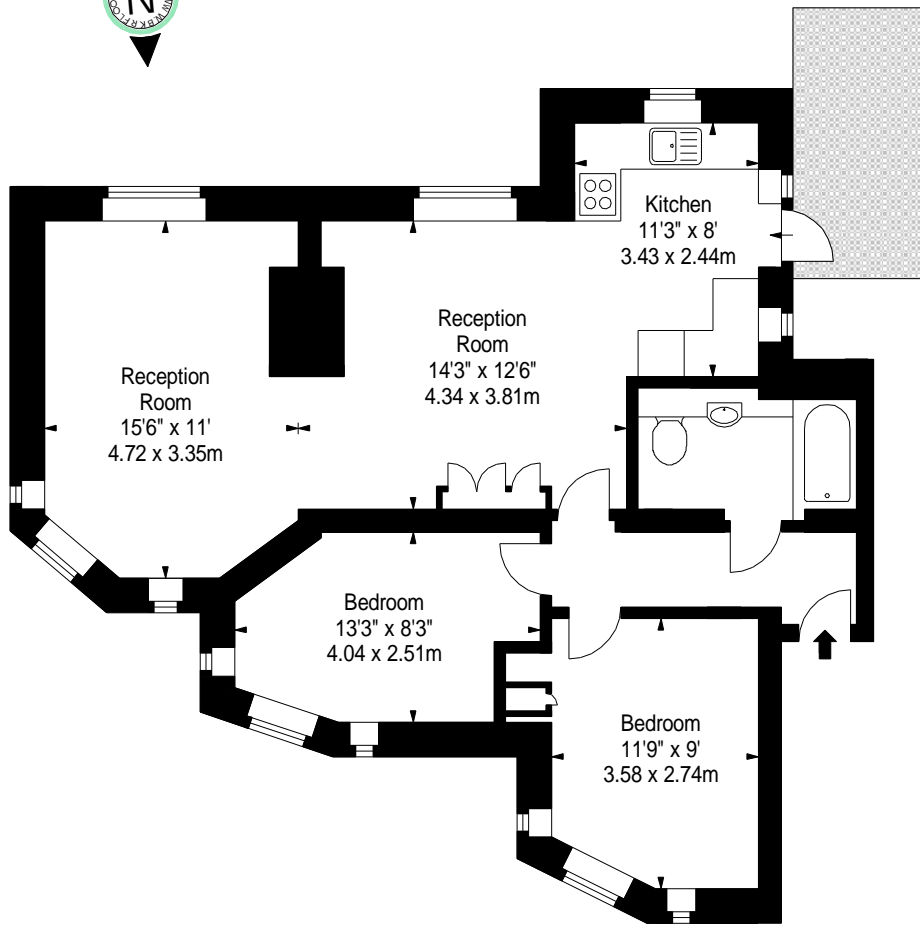

**Flat 55,
South Block,
Kew Bridge Court, W4**
Approx. Gross Internal Area *
753 Ft² - 69.95 M²

Second Floor