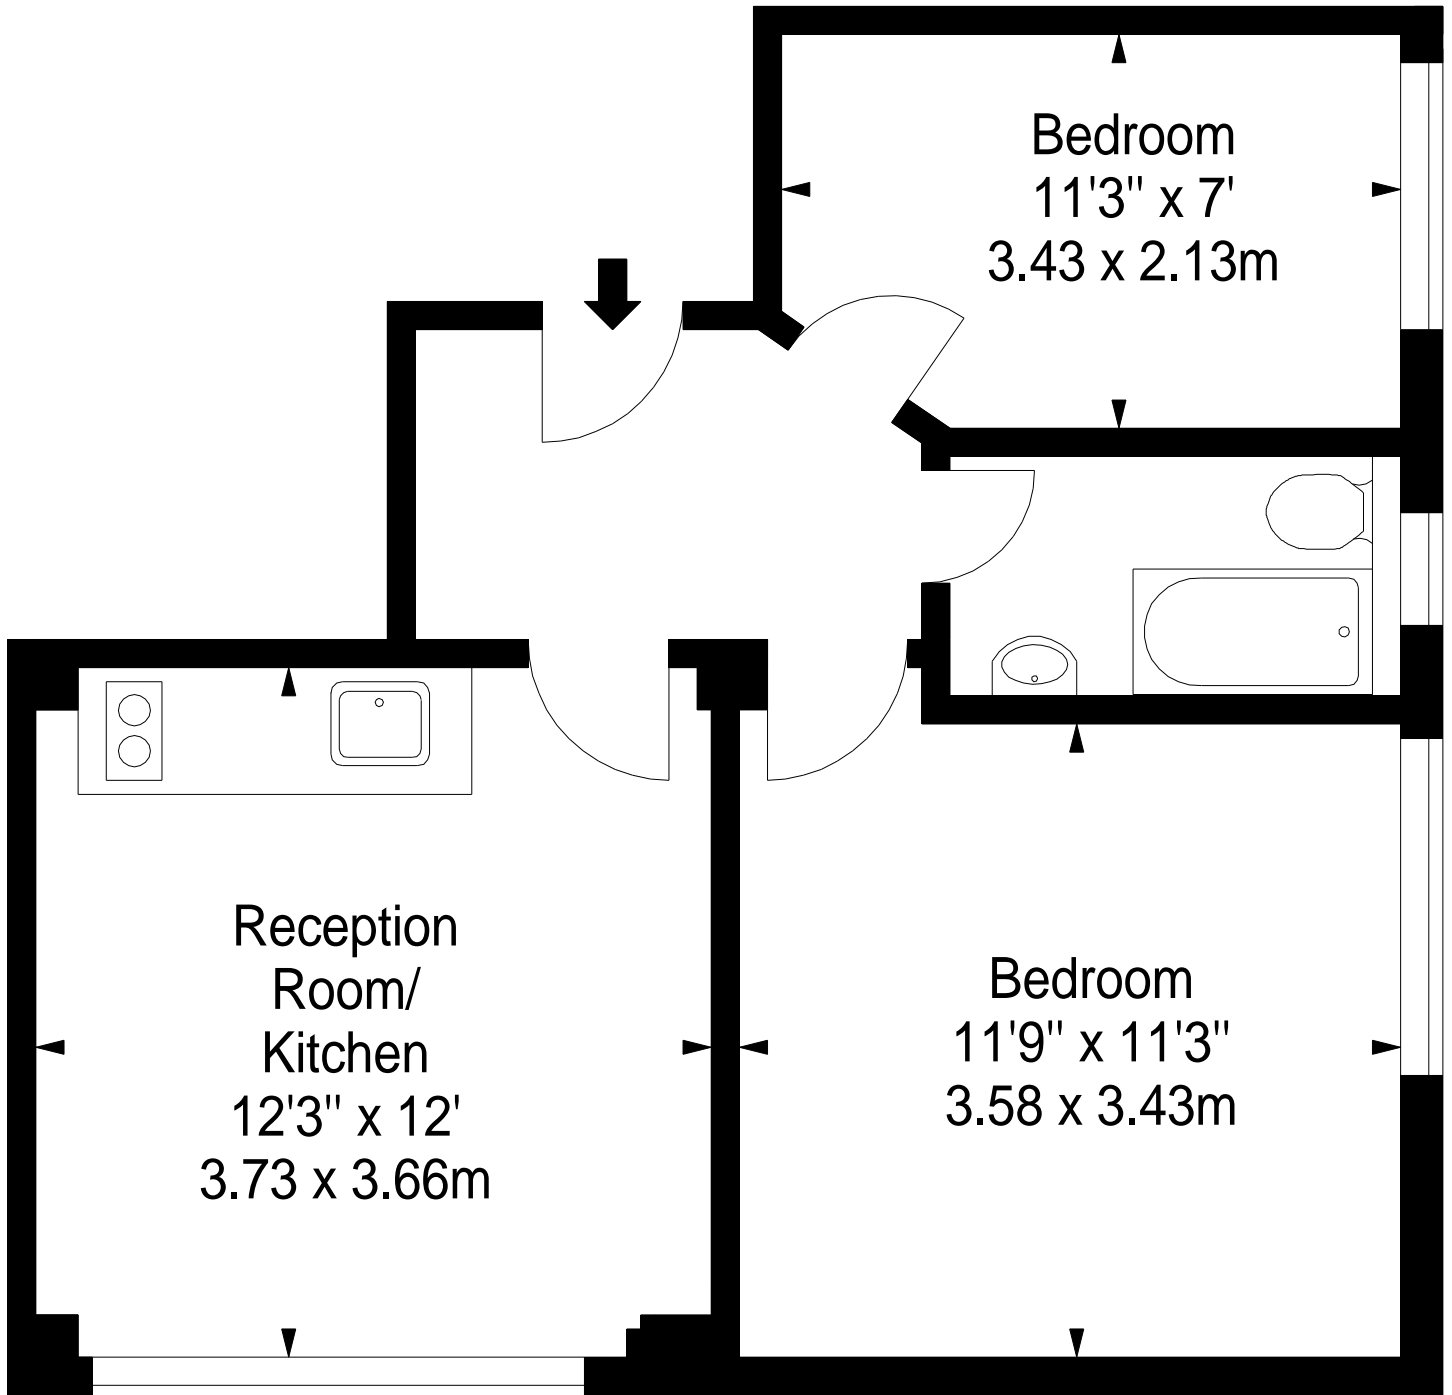

**Flat 109,
Roland House,**

**Approx. Gross Internal Area *
457 Ft² - 42.45 M²**

First Floor