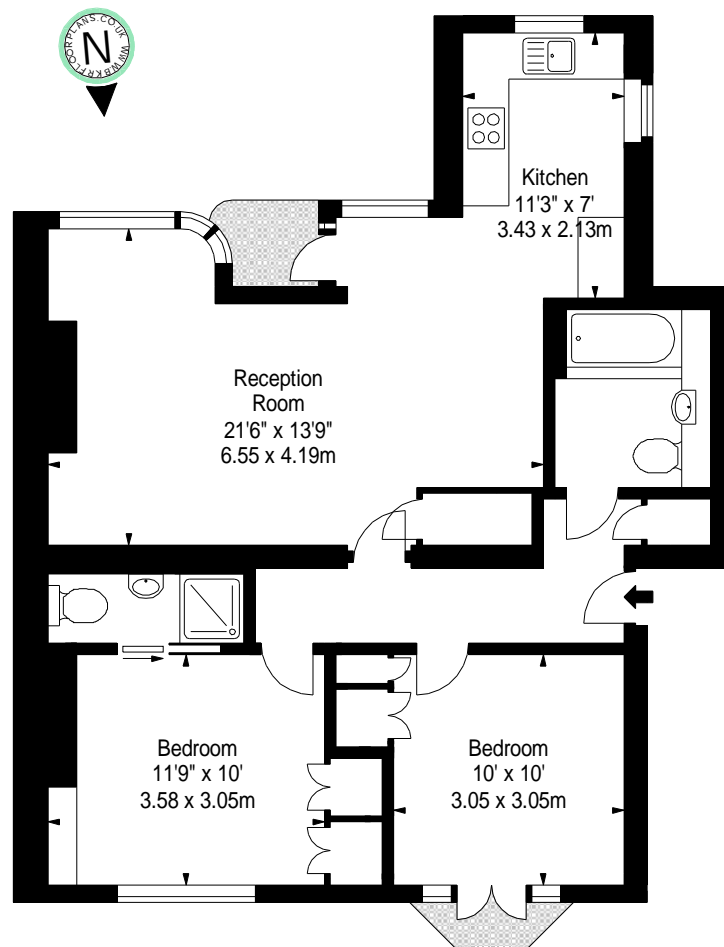

**Flat 65,
South Block,
Kew Bridge Court, W4**
Approx. Gross Internal Area *
788 Ft² - 73.21 M²

Third Floor