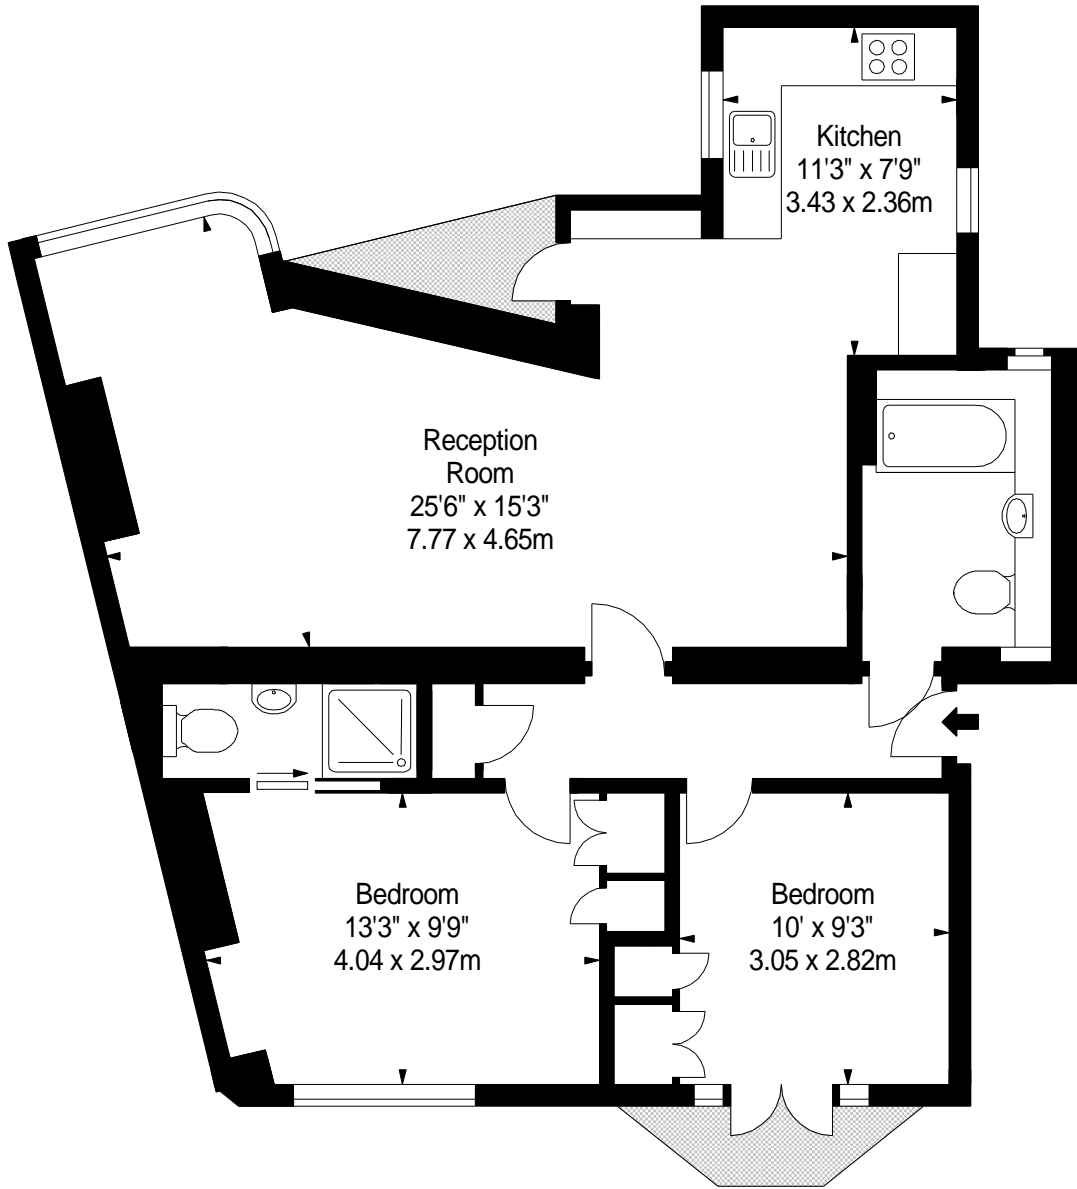

**Flat 81,
South Block,
Kew Bridge Court, W4**

**Approx. Gross Internal Area *
861 Ft² - 79.99 M²**

Third Floor

B K R
FLOORPLANS