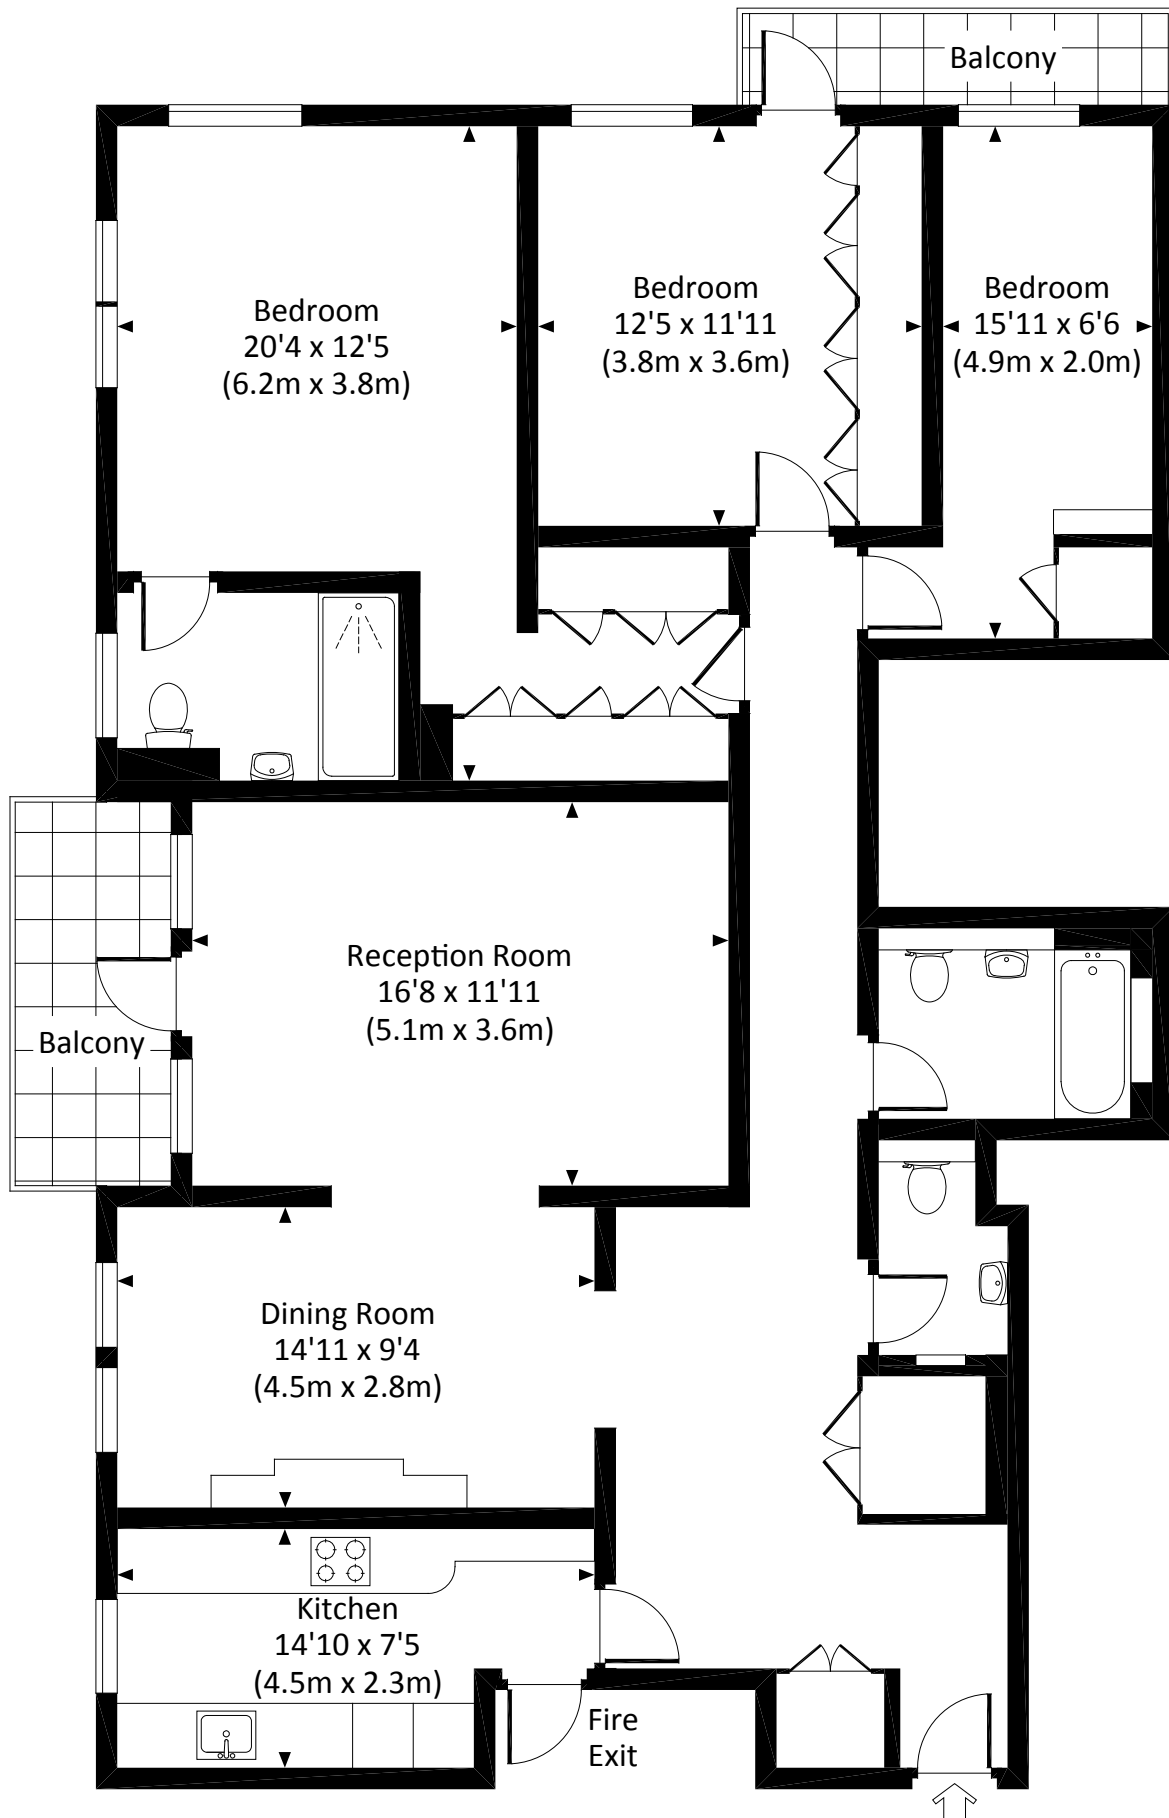

KINGTON HOUSE SOUTH, ENNISMORE GARDENS, SW7

Approx. gross internal area
1404 Sq Ft. / 130.4 Sq M.

SIXTH FLOOR

All measurements are approximate and for illustration purposes only as defined by the RICS Code of Measuring Practice © 2015
Dowling Jones Design www.dowlingjones.com 020 7610 9933