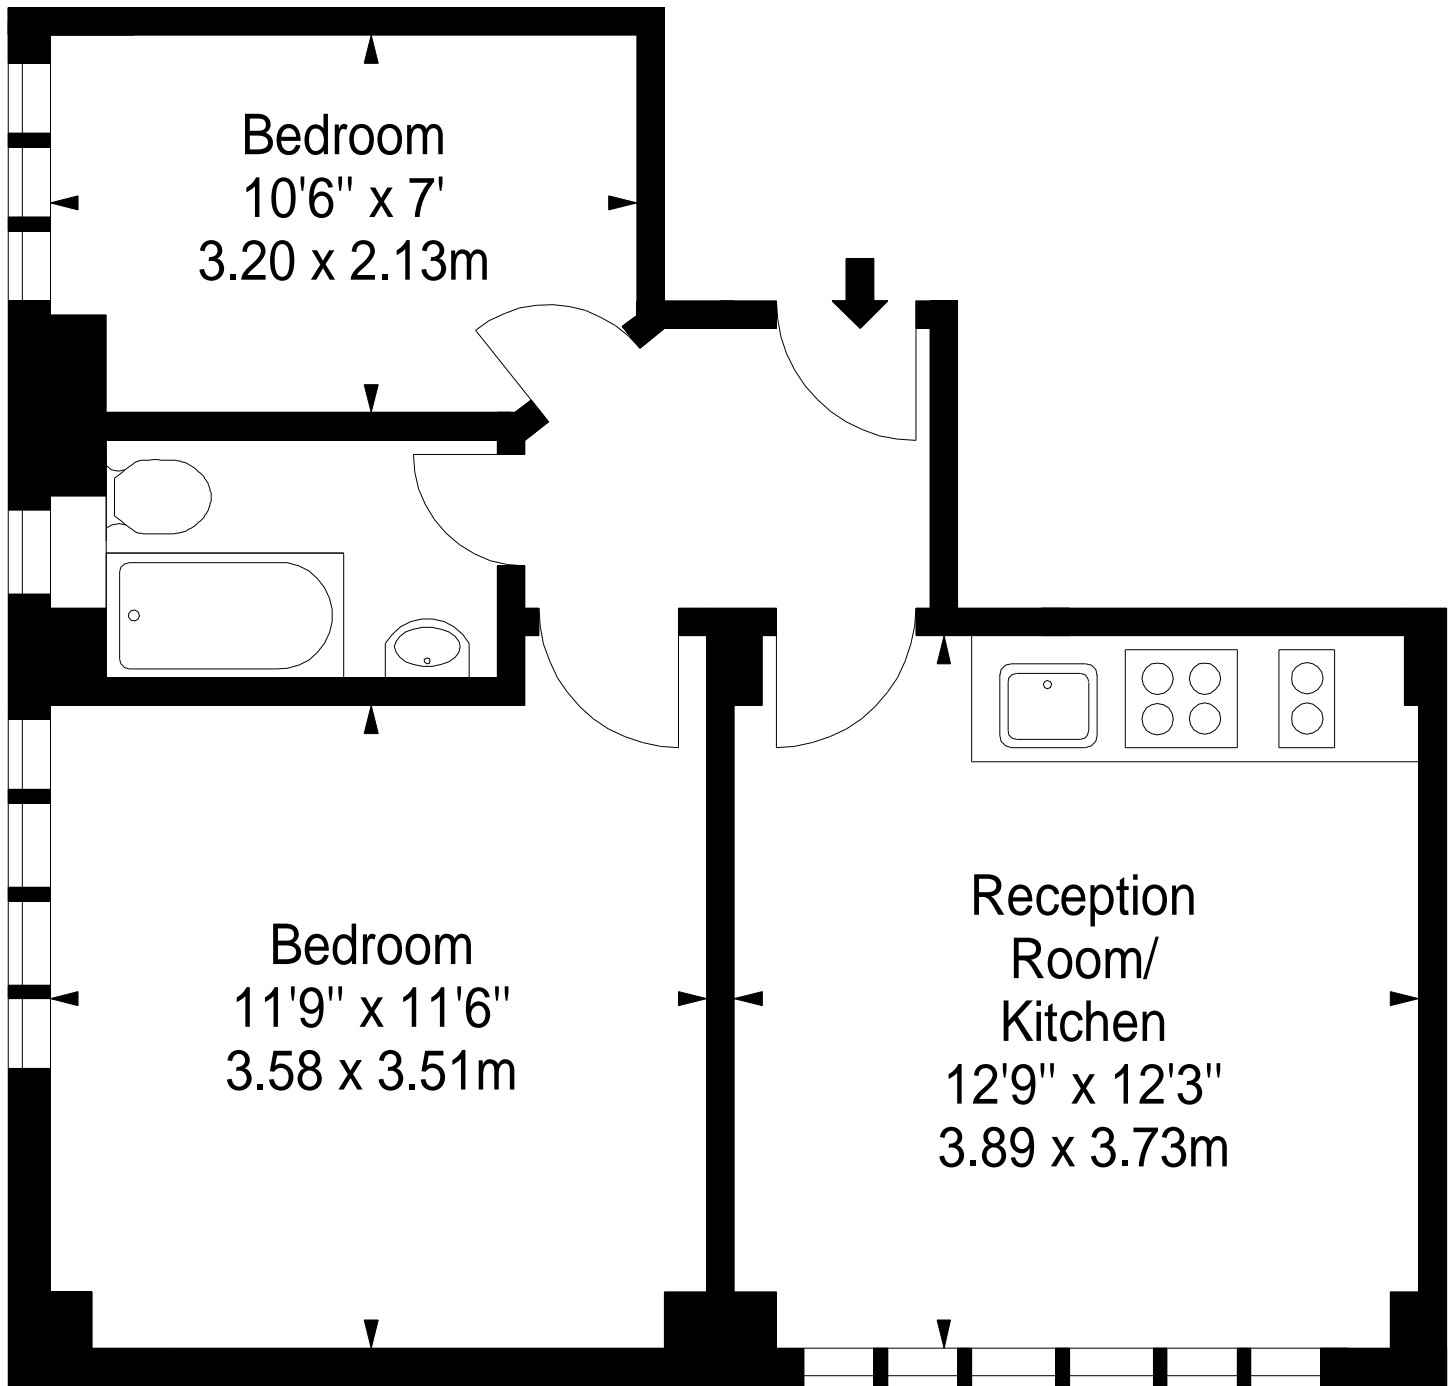

**Flat 101,
Roland House,**

**Approx. Gross Internal Area *
454 Ft² - 42.18 M²**

First Floor