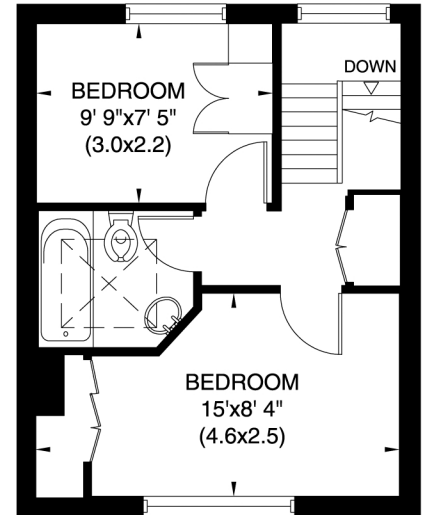

23 MONTPELIER PLACE LONDON SW7

Gross Internal Area: 148 Sq. metres
Including Vaults 1594 Sq.feet
Gross Internal Area: 136 Sq. metres
Excluding Vaults 1470 Sq.feet

LOWER GROUND FLOOR

GROUND FLOOR

SECOND FLOOR

FIRST FLOOR