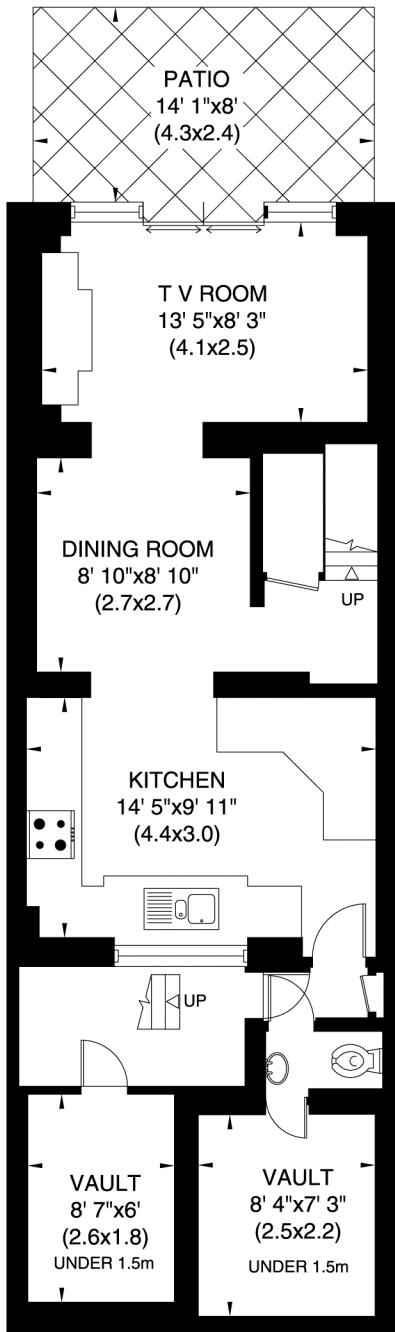

23 MONTPELIER PLACE LONDON SW7

Gross Internal Area: 148 Sq. metres
Including Vaults 1594 Sq.feet
Gross Internal Area: 136 Sq. metres
Excluding Vaults 1470 Sq.feet

LOWER GROUND FLOOR

GROUND FLOOR

SECOND FLOOR

FIRST FLOOR