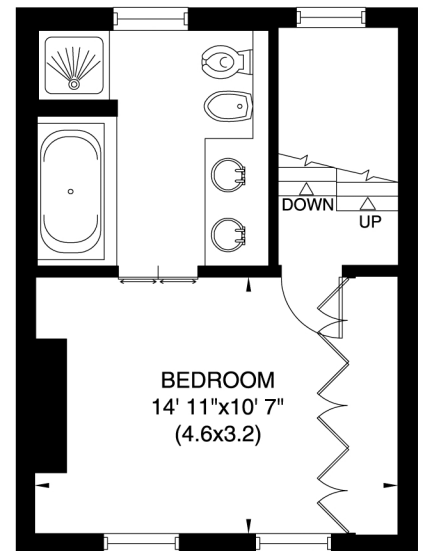

23 MONTPELIER PLACE LONDON SW7

Gross Internal Area: 148 Sq. metres
Including Vaults 1594 Sq.feet
Gross Internal Area: 136 Sq. metres
Excluding Vaults 1470 Sq.feet

LOWER GROUND FLOOR

GROUND FLOOR

SECOND FLOOR

FIRST FLOOR