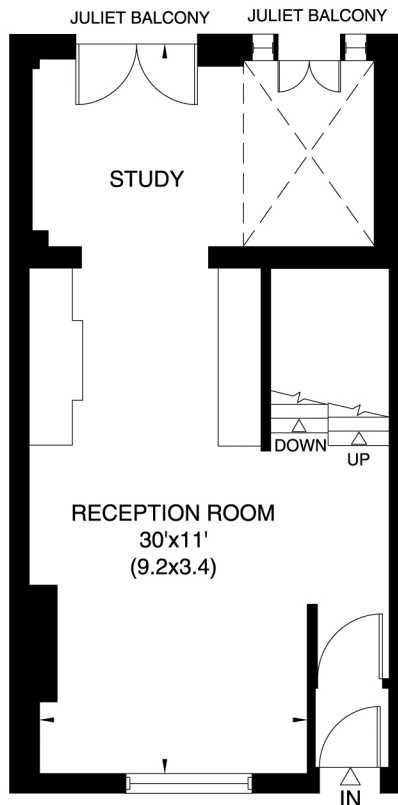

23 MONTPELIER PLACE LONDON SW7

Gross Internal Area: 148 Sq. metres
Including Vaults 1594 Sq.feet
Gross Internal Area: 136 Sq. metres
Excluding Vaults 1470 Sq.feet

LOWER GROUND FLOOR

GROUND FLOOR

SECOND FLOOR

FIRST FLOOR