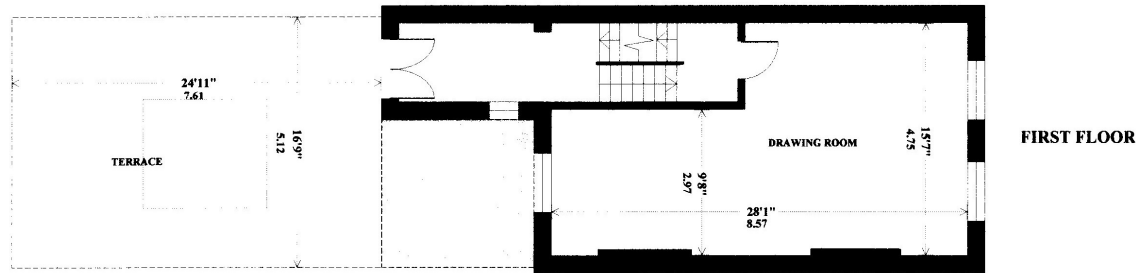

LOWER GROUND FLOOR

**27 MONTPELIER SQUARE
SW7**

**GROSS INTERNAL FLOOR AREA APPROX
2710 SQ FT 251.9 SQ M**

NOT TO SCALE