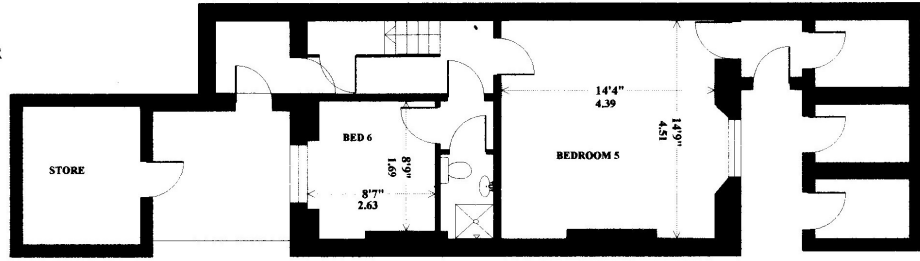

LOWER GROUND FLOOR

**27 MONTPELIER SQUARE
SW7**

**GROSS INTERNAL FLOOR AREA APPROX
2710 SQ FT 251.9 SQ M**

NOT TO SCALE