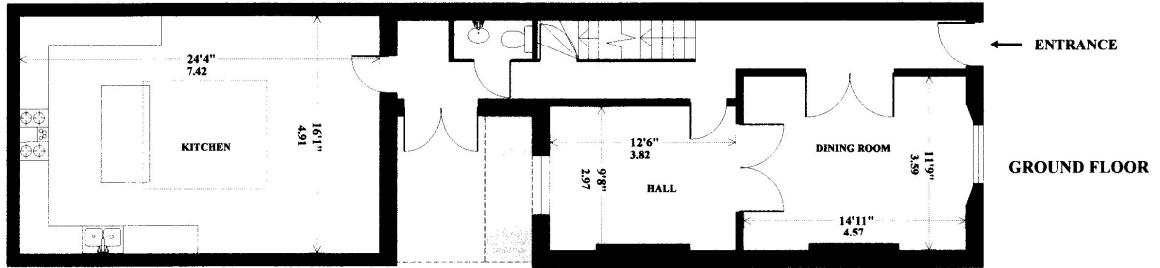

LOWER GROUND FLOOR

**27 MONTPELIER SQUARE
SW7**

**GROSS INTERNAL FLOOR AREA APPROX
2710 SQ FT 251.9 SQ M**

NOT TO SCALE