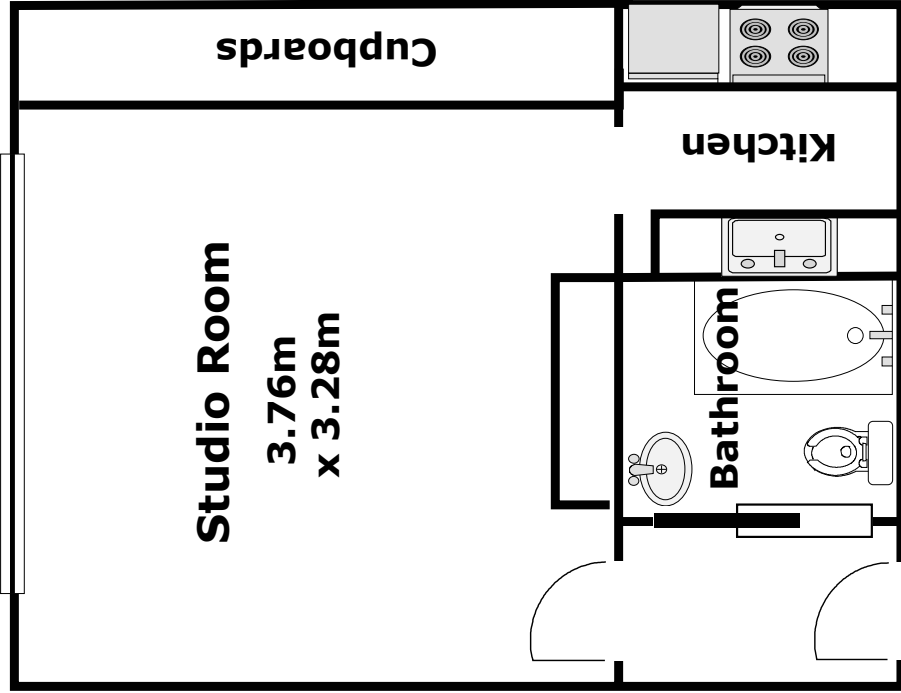

**Norris Court**

**Studio Room**

**3.76m  
x 3.28m**

**Cupboards**

**Kitchen**

**Bathroom**