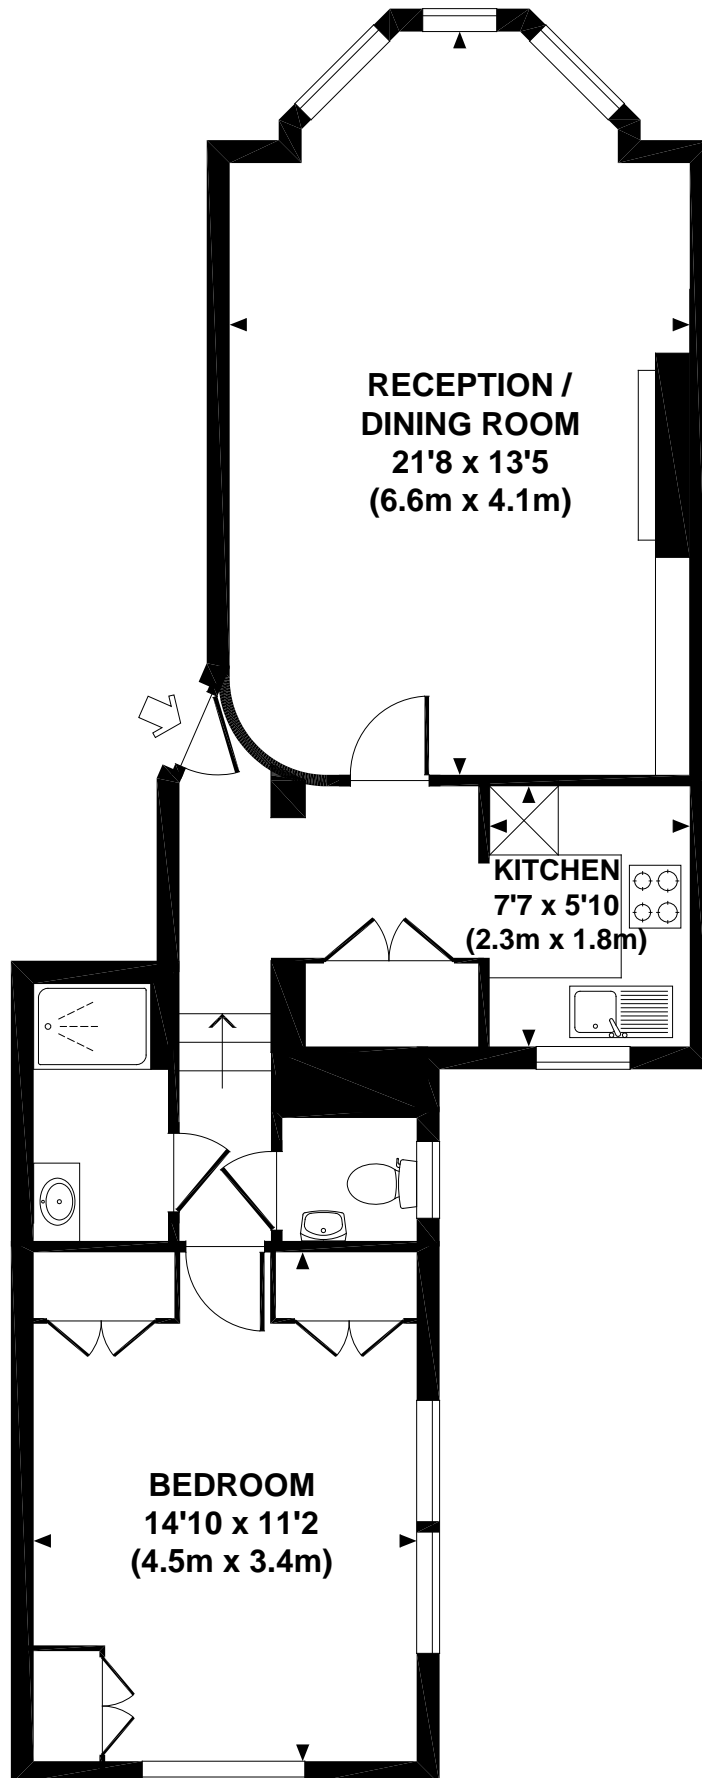

ROSARY GARDENS, SW7

Approx. gross internal area
627 Sq Ft. / 58.3 Sq M.

GROUND FLOOR

All measurements are approximate and for illustration purposes only as defined by the RICS Code of Measuring Practice © 2012
Dowling Jones Design www.dowlingjones.com 020 7610 9933