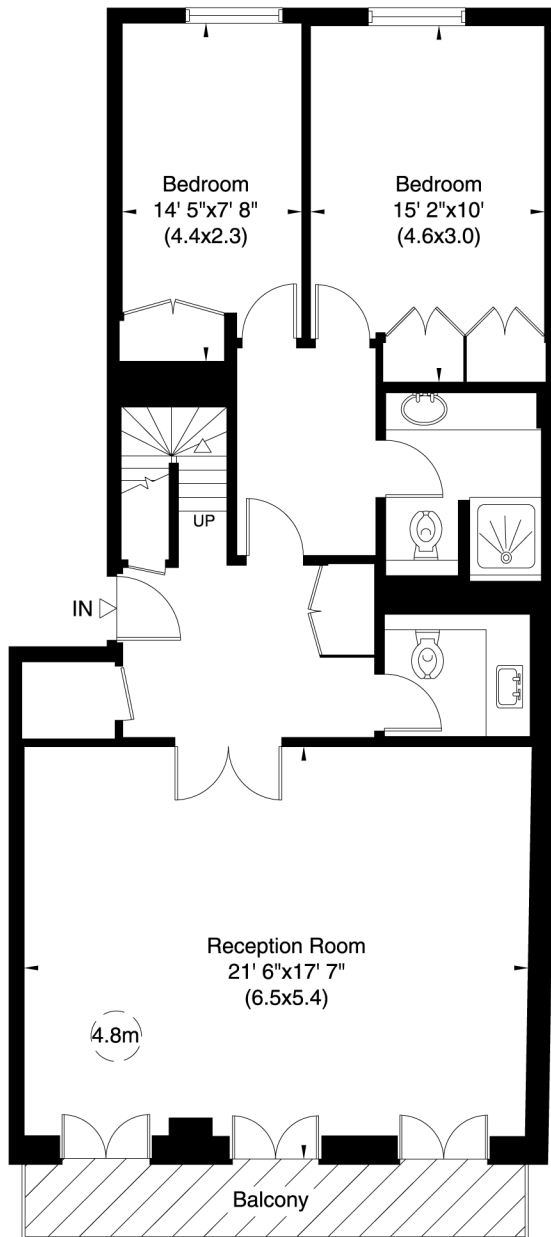

FLAT 8
3 RUTLAND GATE
LONDON SW7

Gross Internal Area: 149 Sq. metres
1603 Sq. feet

First Floor

Second Floor

Not to scale, for guidance only and must not be relied upon as a statement of fact. All measurements and areas are approximate only (and have been prepared in accordance with the current edition of the RICS Code of Measuring Practice).