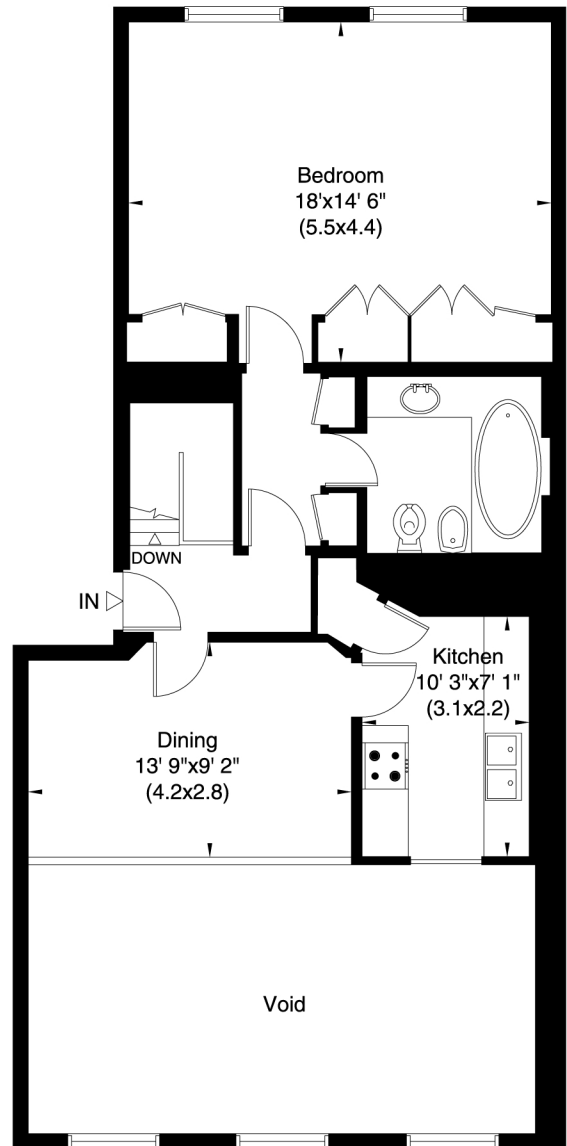

FLAT 8
3 RUTLAND GATE
LONDON SW7

Gross Internal Area: 149 Sq. metres
1603 Sq. feet

First Floor

Second Floor

Not to scale, for guidance only and must not be relied upon as a statement of fact. All measurements and areas are approximate only (and have been prepared in accordance with the current edition of the RICS Code of Measuring Practice).