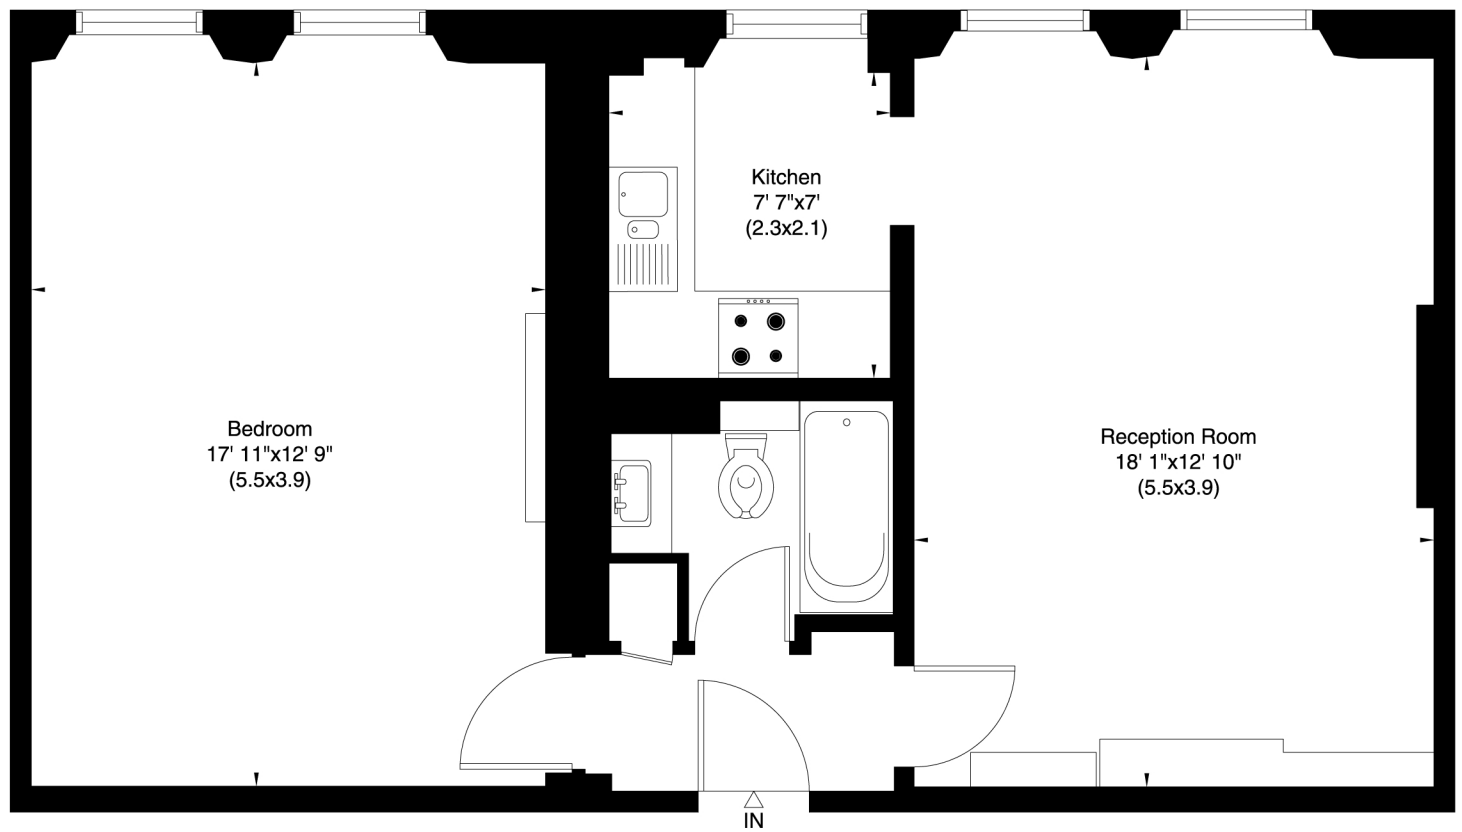

6, 49 Rutland Gate, SW7

Gross internal area (approx.)

58 Sq m (623 Sq ft)

For identification only, Not to Scale

Floor Plan by **capital group** 020 8671 7722

First Floor

Not to scale, for guidance only and must not be relied upon as a statement of fact. All measurements and areas are approximate only (and have been prepared in accordance with the current edition of the RICS Code of Measuring Practice).