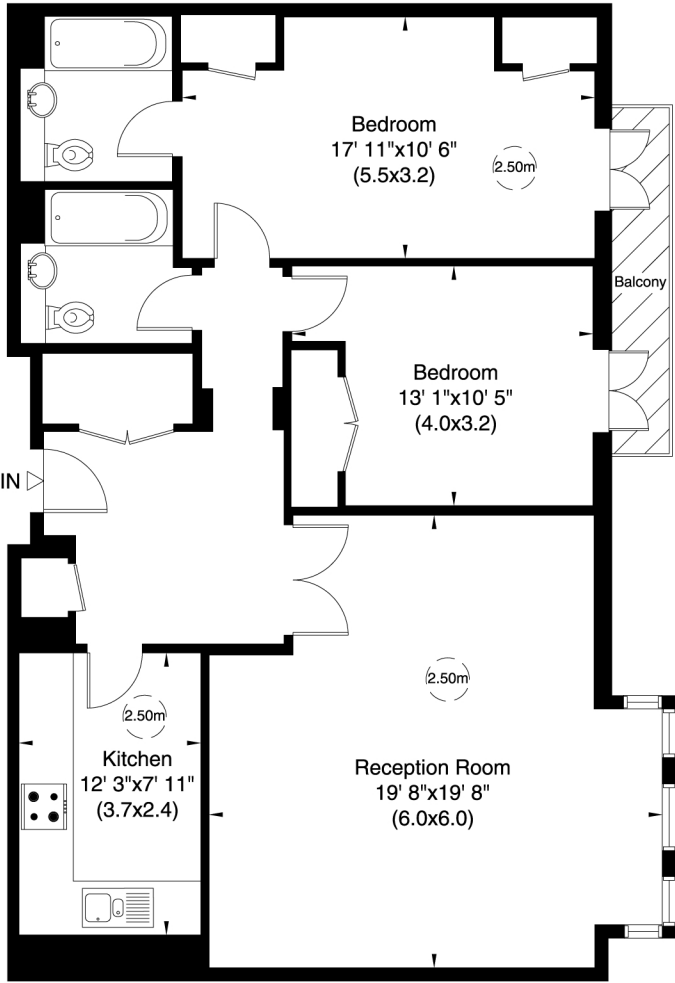

# 16 Sandalwood Mansions, W8

Gross internal area (approx.)

96 Sq m (1038 Sq ft)

For identification only, Not to Scale

Floor Plan by **capital group** 020 8671 7722

First Floor

Not to scale, for guidance only and must not be relied upon as a statement of fact. All measurements and areas are approximate only (and have been prepared in accordance with the current edition of the RICS Code of Measuring Practice).