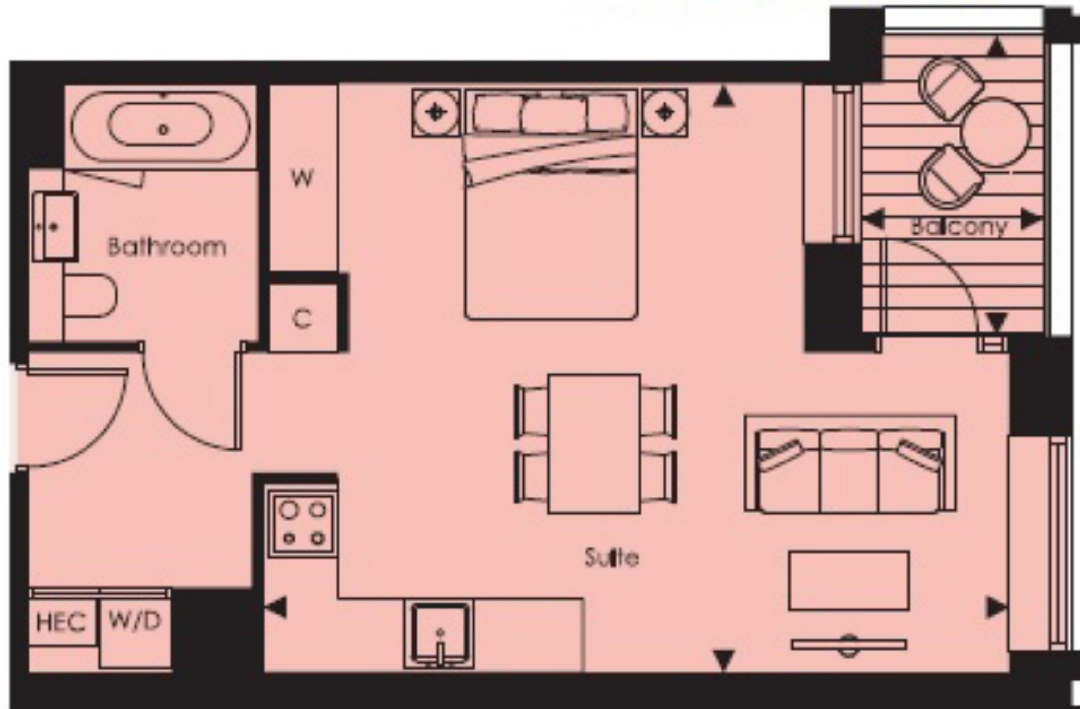

THE HIGHWOOD, WEST GROVE, ELEPHANT PARK
£415,000

THE HIGHWOOD, WEST GROVE, ELEPHANT PARK THIRD FLOOR

INTERNAL AREA	39.9m ²	429ft ²
EXTERNAL AREA	4.1m ²	44ft ²
Suite	5.1m x 6.5m	16.9' x 21.4'
Balcony	2.6m x 1.6m	8.6' x 5.3'